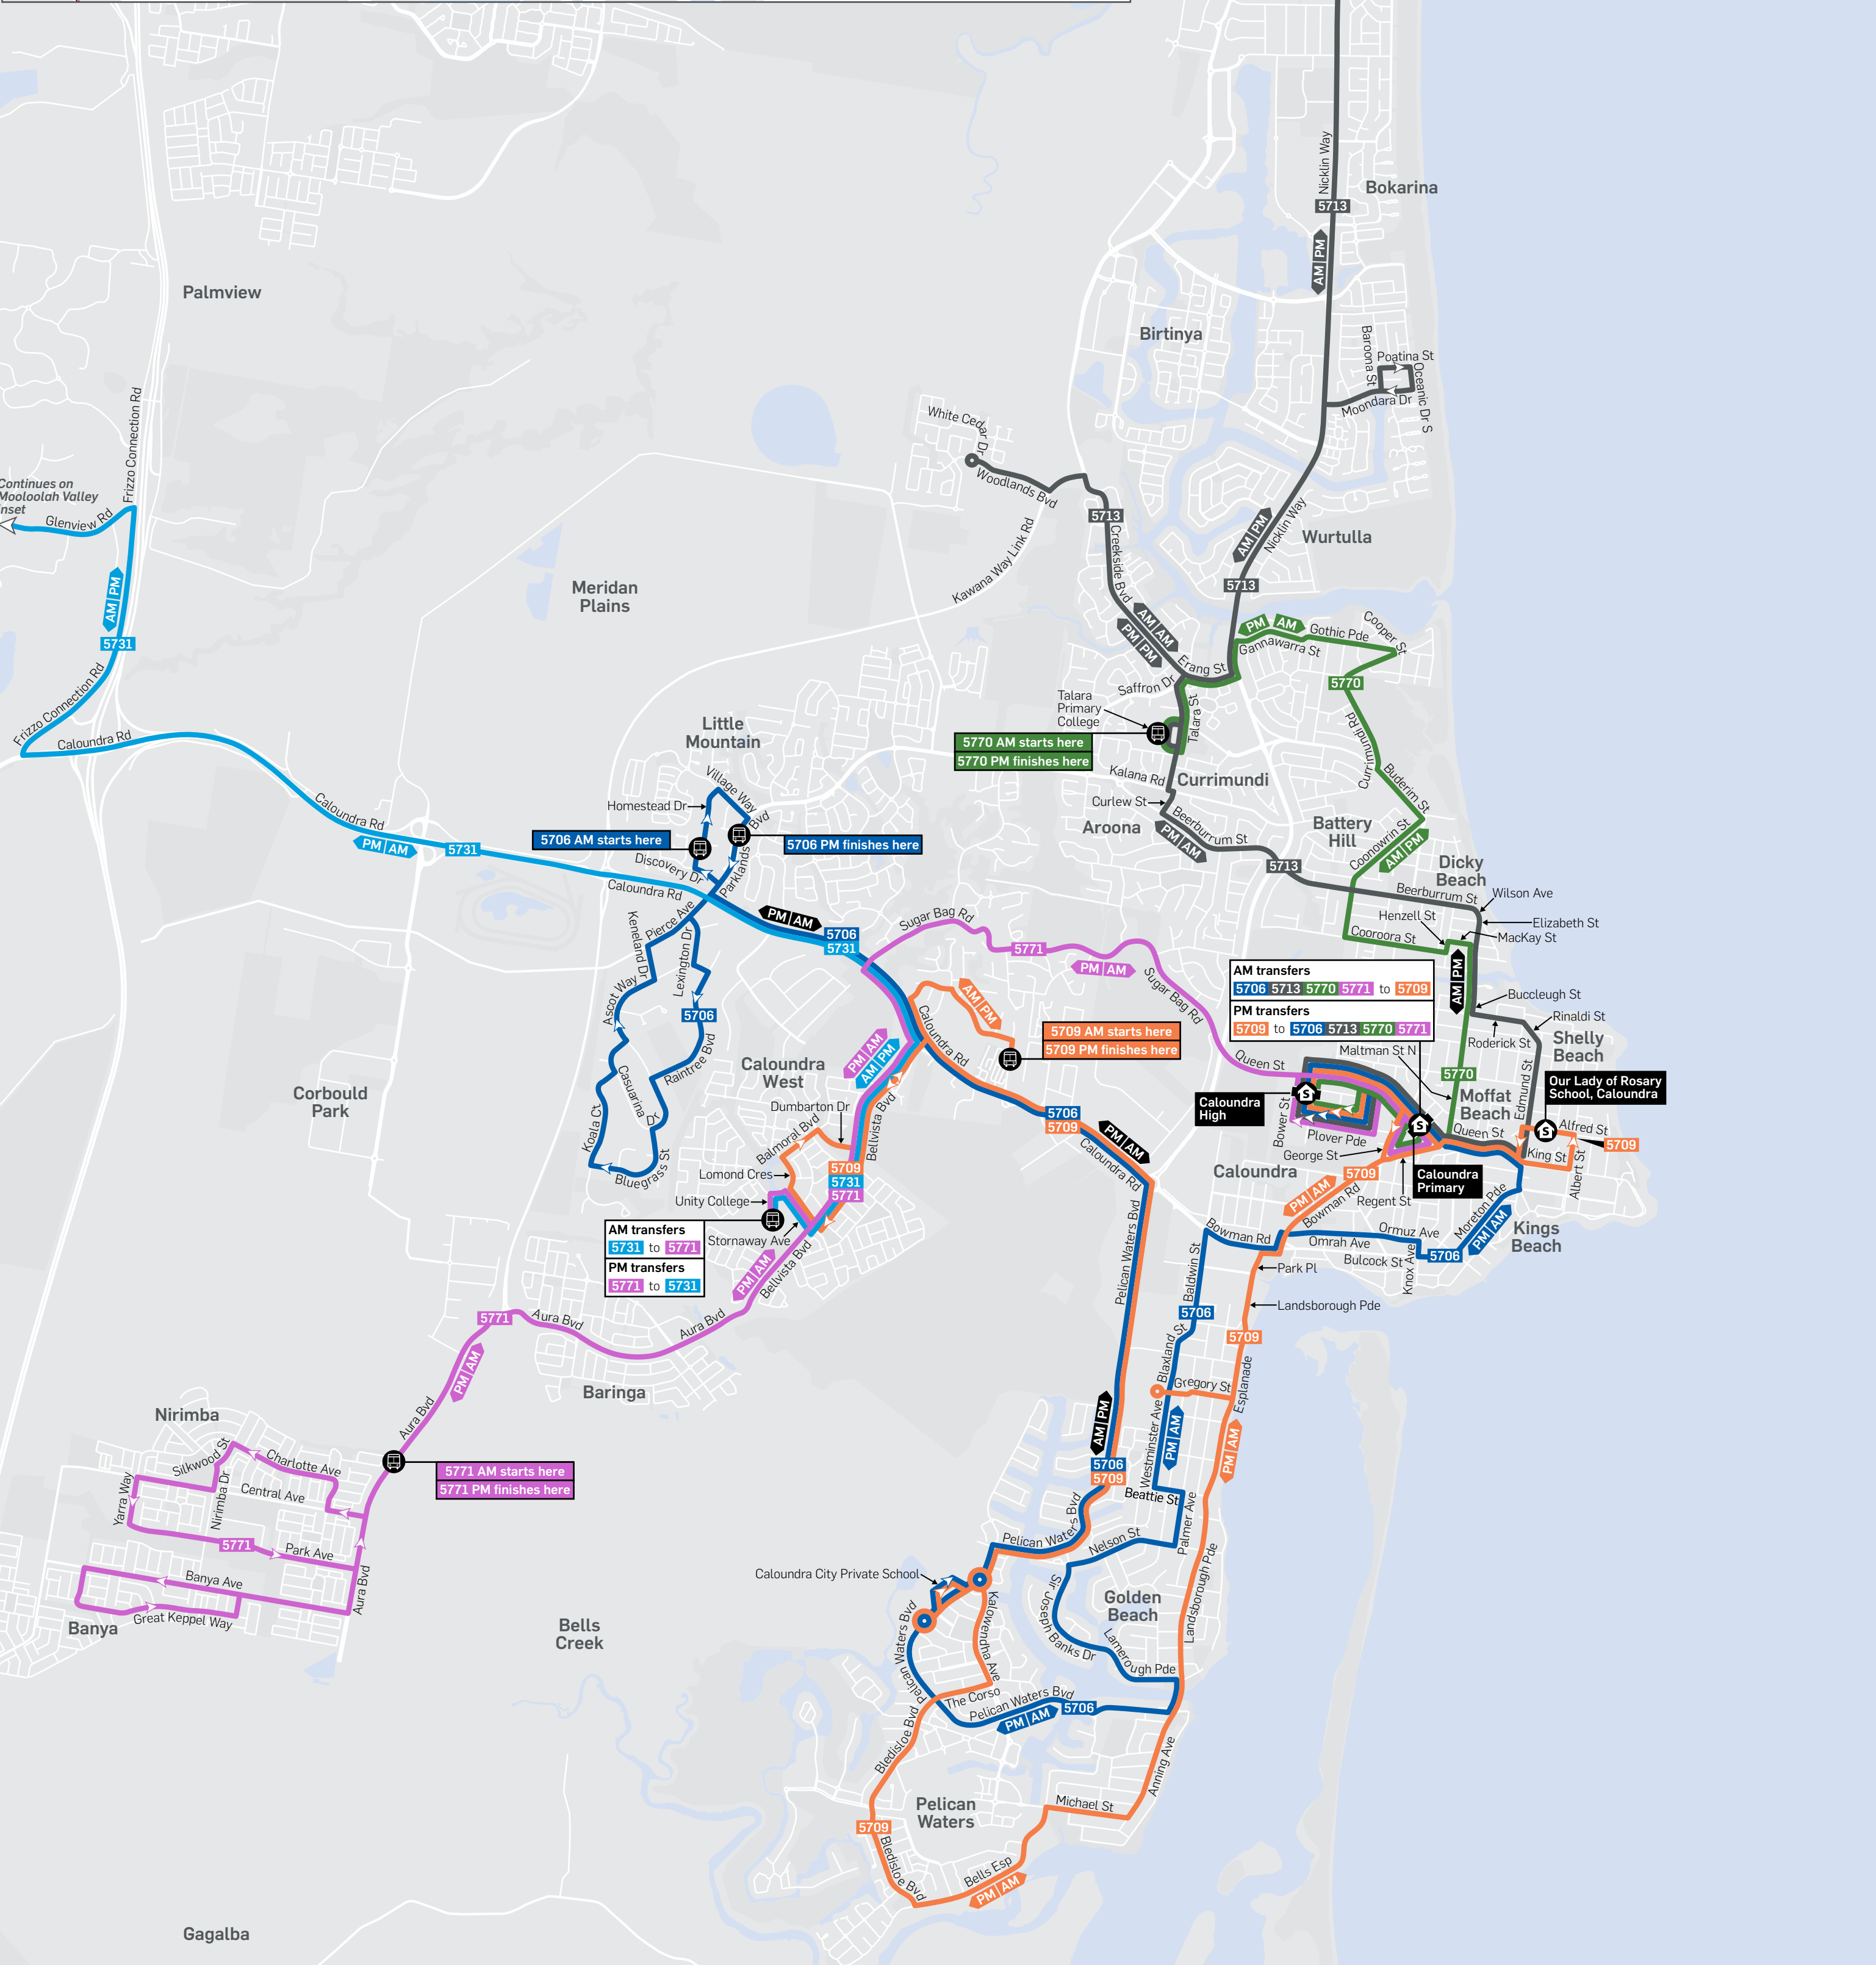

School bus services: Caloundra Primary, Caloundra High & Our Lady of Rosary School, Caloundra

Morning (AM) & afternoon (PM)
Effective 22 January 2024

Mooloolah Valley inset

AM transfers
5706 5713 5770 5771 to 5709

PM transfers
5709 to 5706 5713 5770 5771

AM transfers
5731 to 5771

PM transfers
5771 to 5731

5771 AM starts here
5771 PM finishes here

5770 AM starts here
5770 PM finishes here

5706 AM starts here
5706 PM finishes here

5709 AM starts here
5709 PM finishes here

5706 AM starts here
5706 PM finishes here

5709 AM starts here
5709 PM finishes here

5706 AM starts here
5706 PM finishes here

5709 AM starts here
5709 PM finishes here