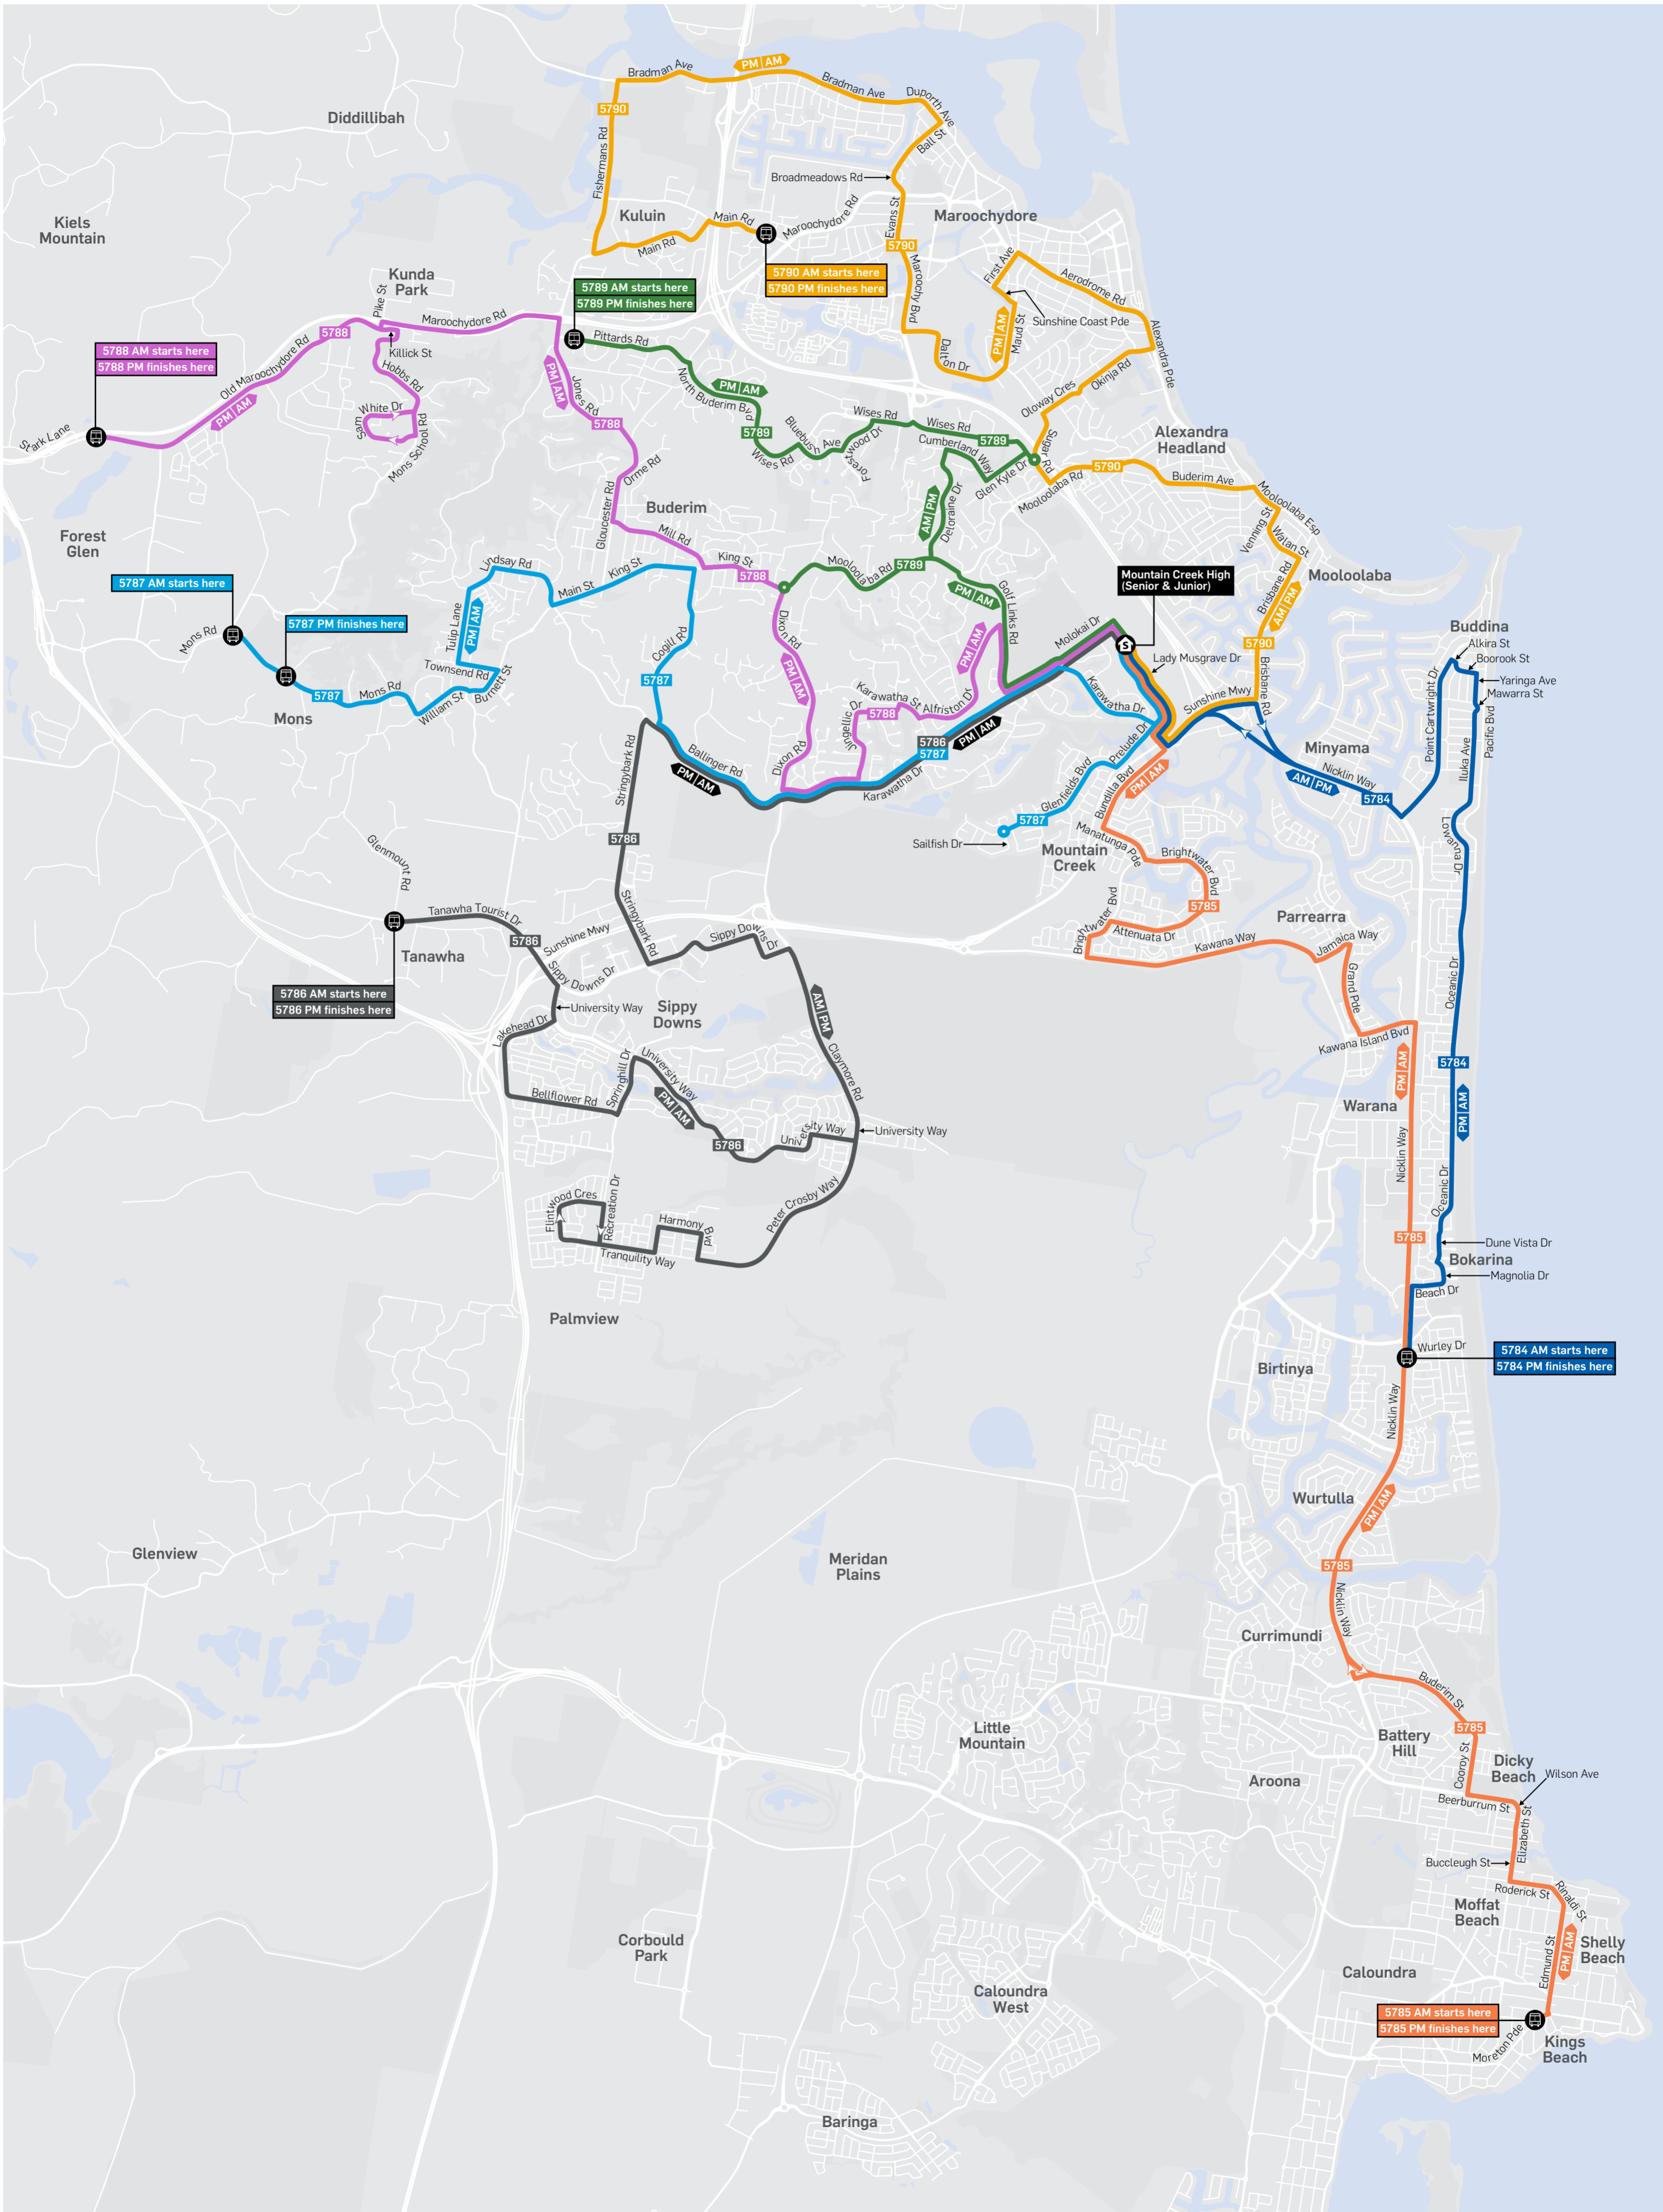

School bus services: Mountain Creek High (Senior & Junior)

Morning (AM) & afternoon (PM)
Effective 22 January 2024

Key
Bus route   5784 Route number   Direction of travel   Start/finish   School