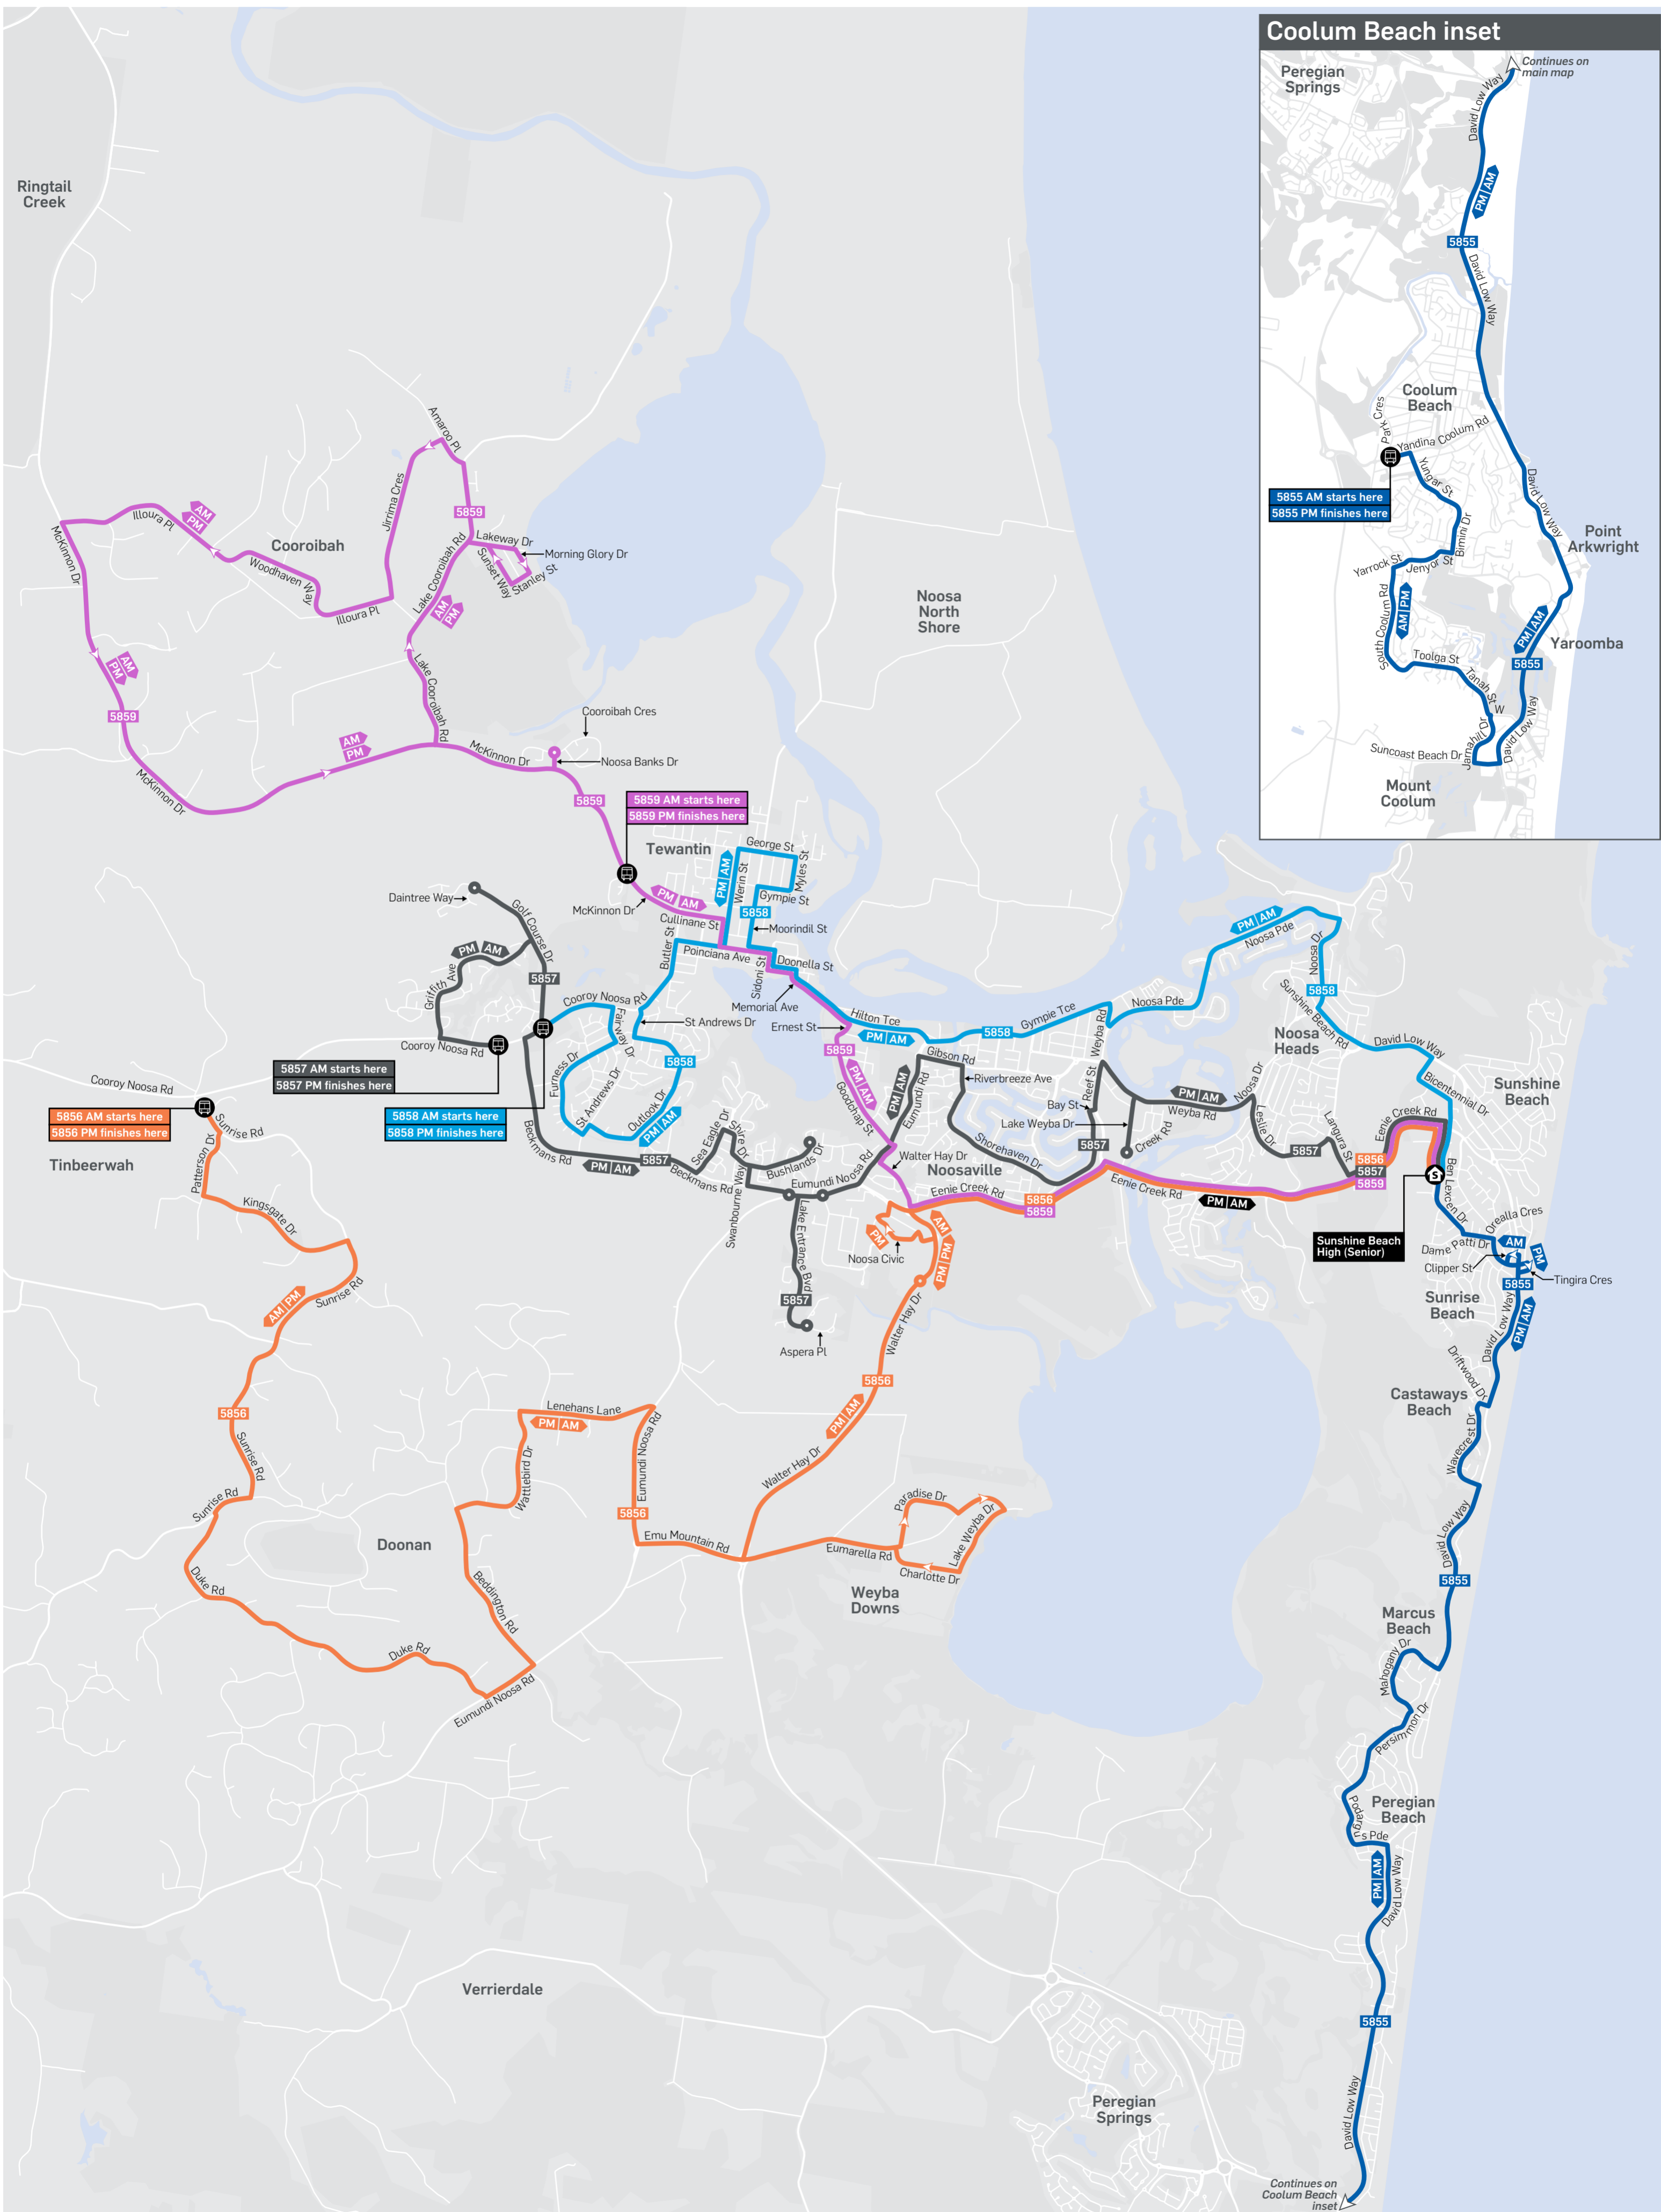

School bus services: Sunshine Beach High (Senior)

Morning (AM) & afternoon (PM)
Effective 22 January 2024

Key
Bus route
Route number
Direction of travel
Start/finish
School