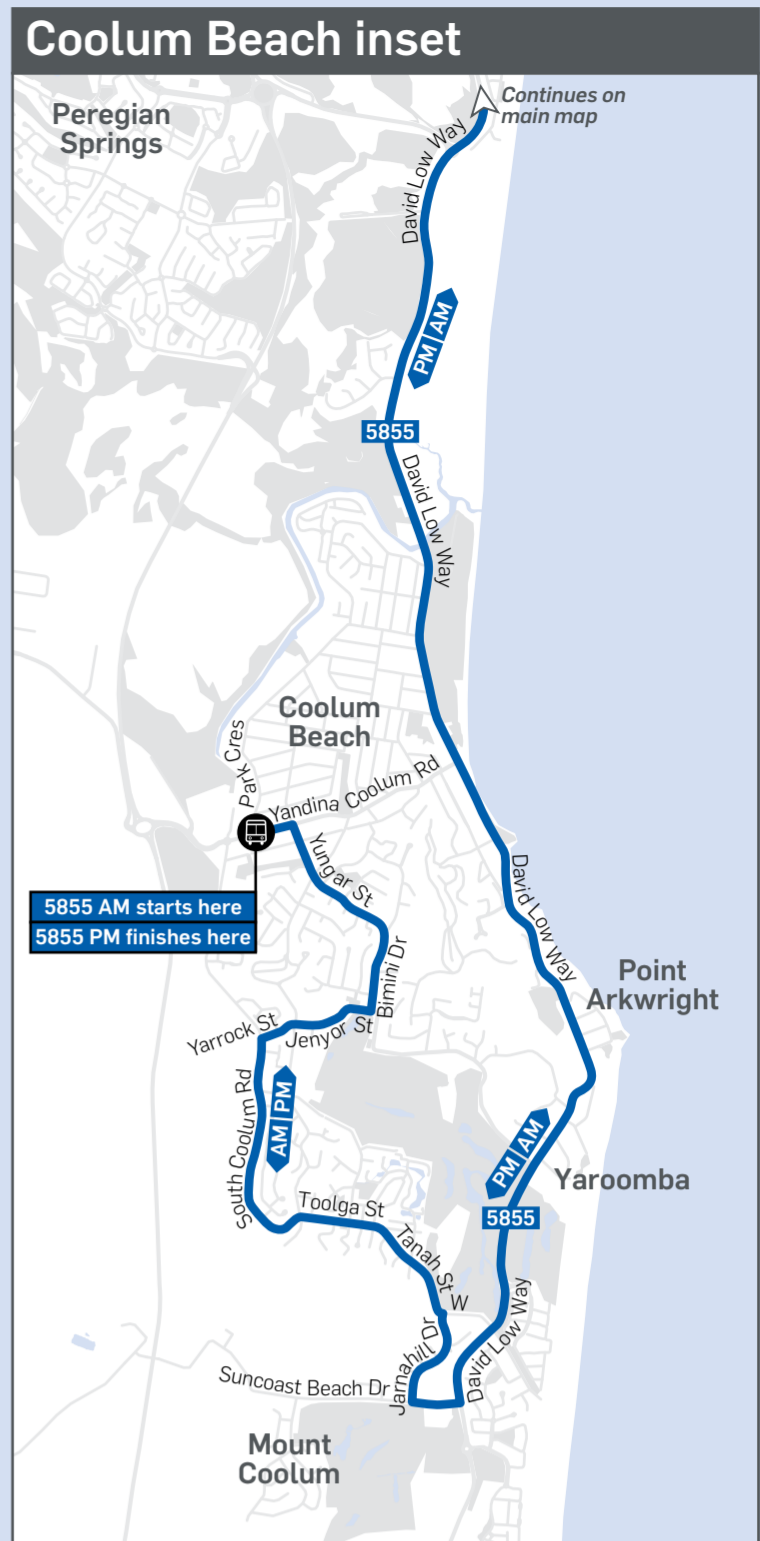

School bus services: Sunshine Beach High (Senior)

Morning (AM) & afternoon (PM)
Effective 22 January 2024

Key
Bus route
Route number
Direction of travel
Start/finish
School