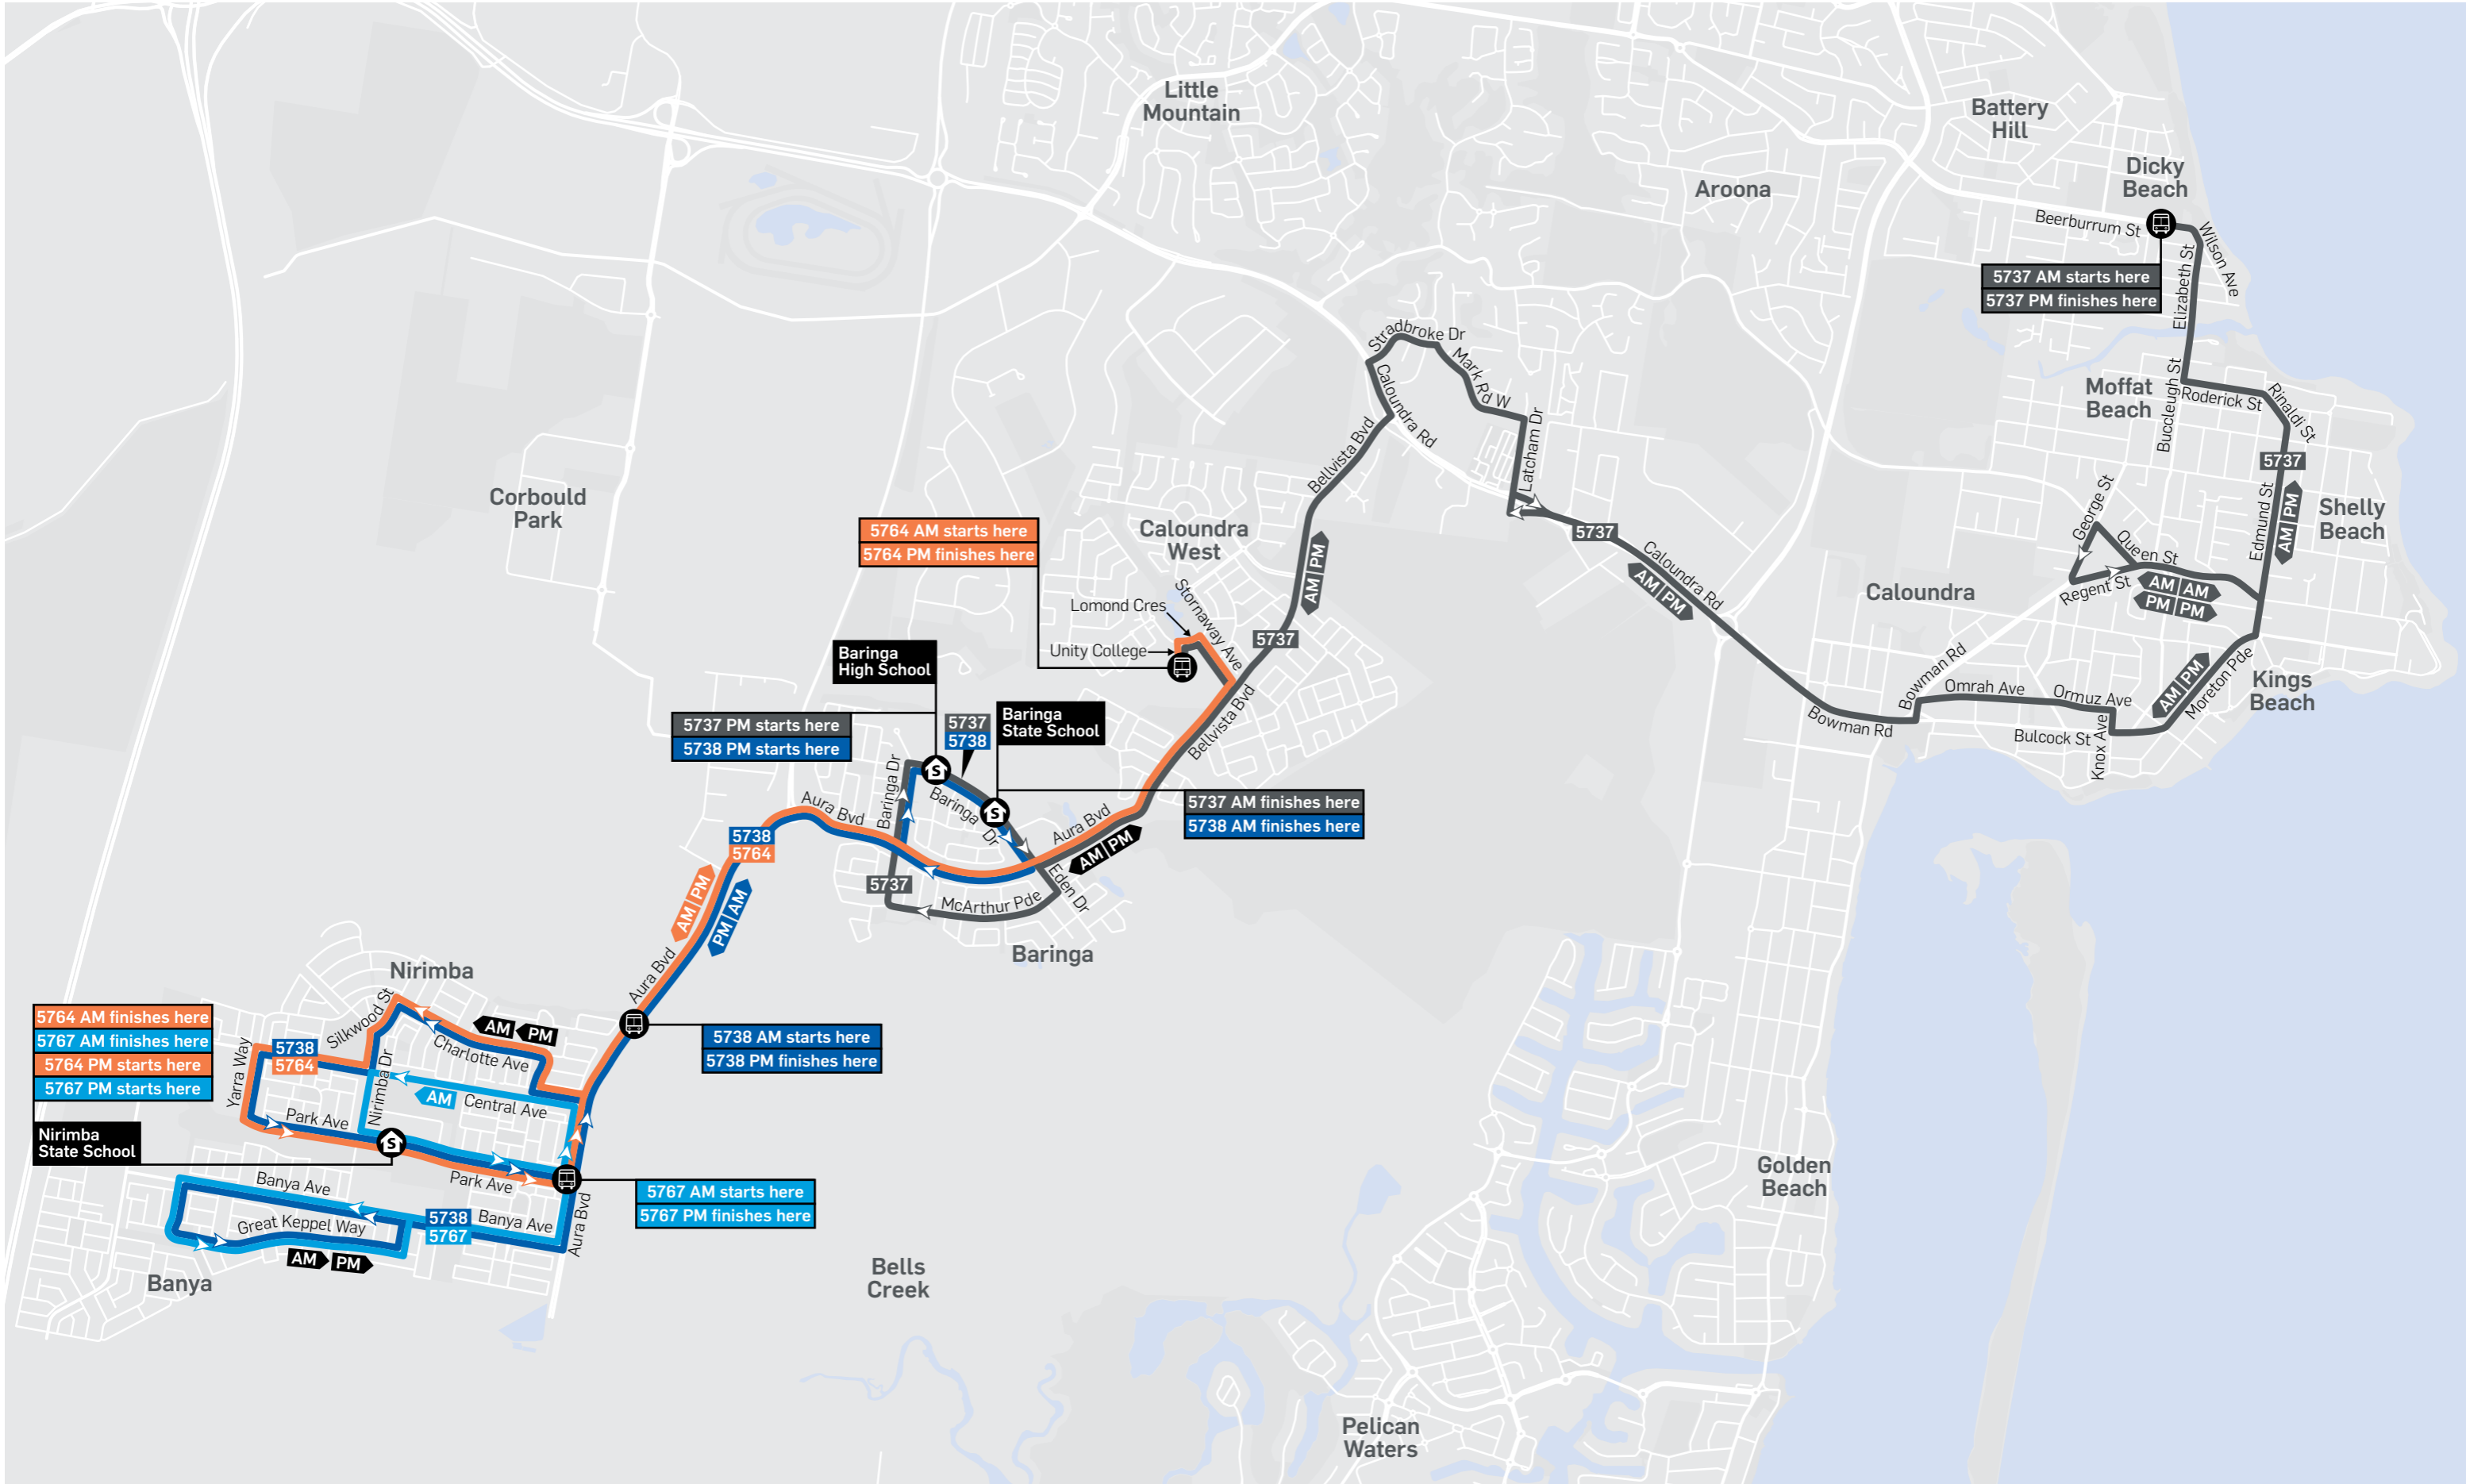

# School bus services: Baringa State School, Baringa High School & Nirimba State School

Morning (AM) & afternoon (PM)  
Effective 22 January 2024

### Key

- Bus route
- Route number
- Direction of travel
- Start/finish
- School

T023883 | base map © OpenStreetMap contributors