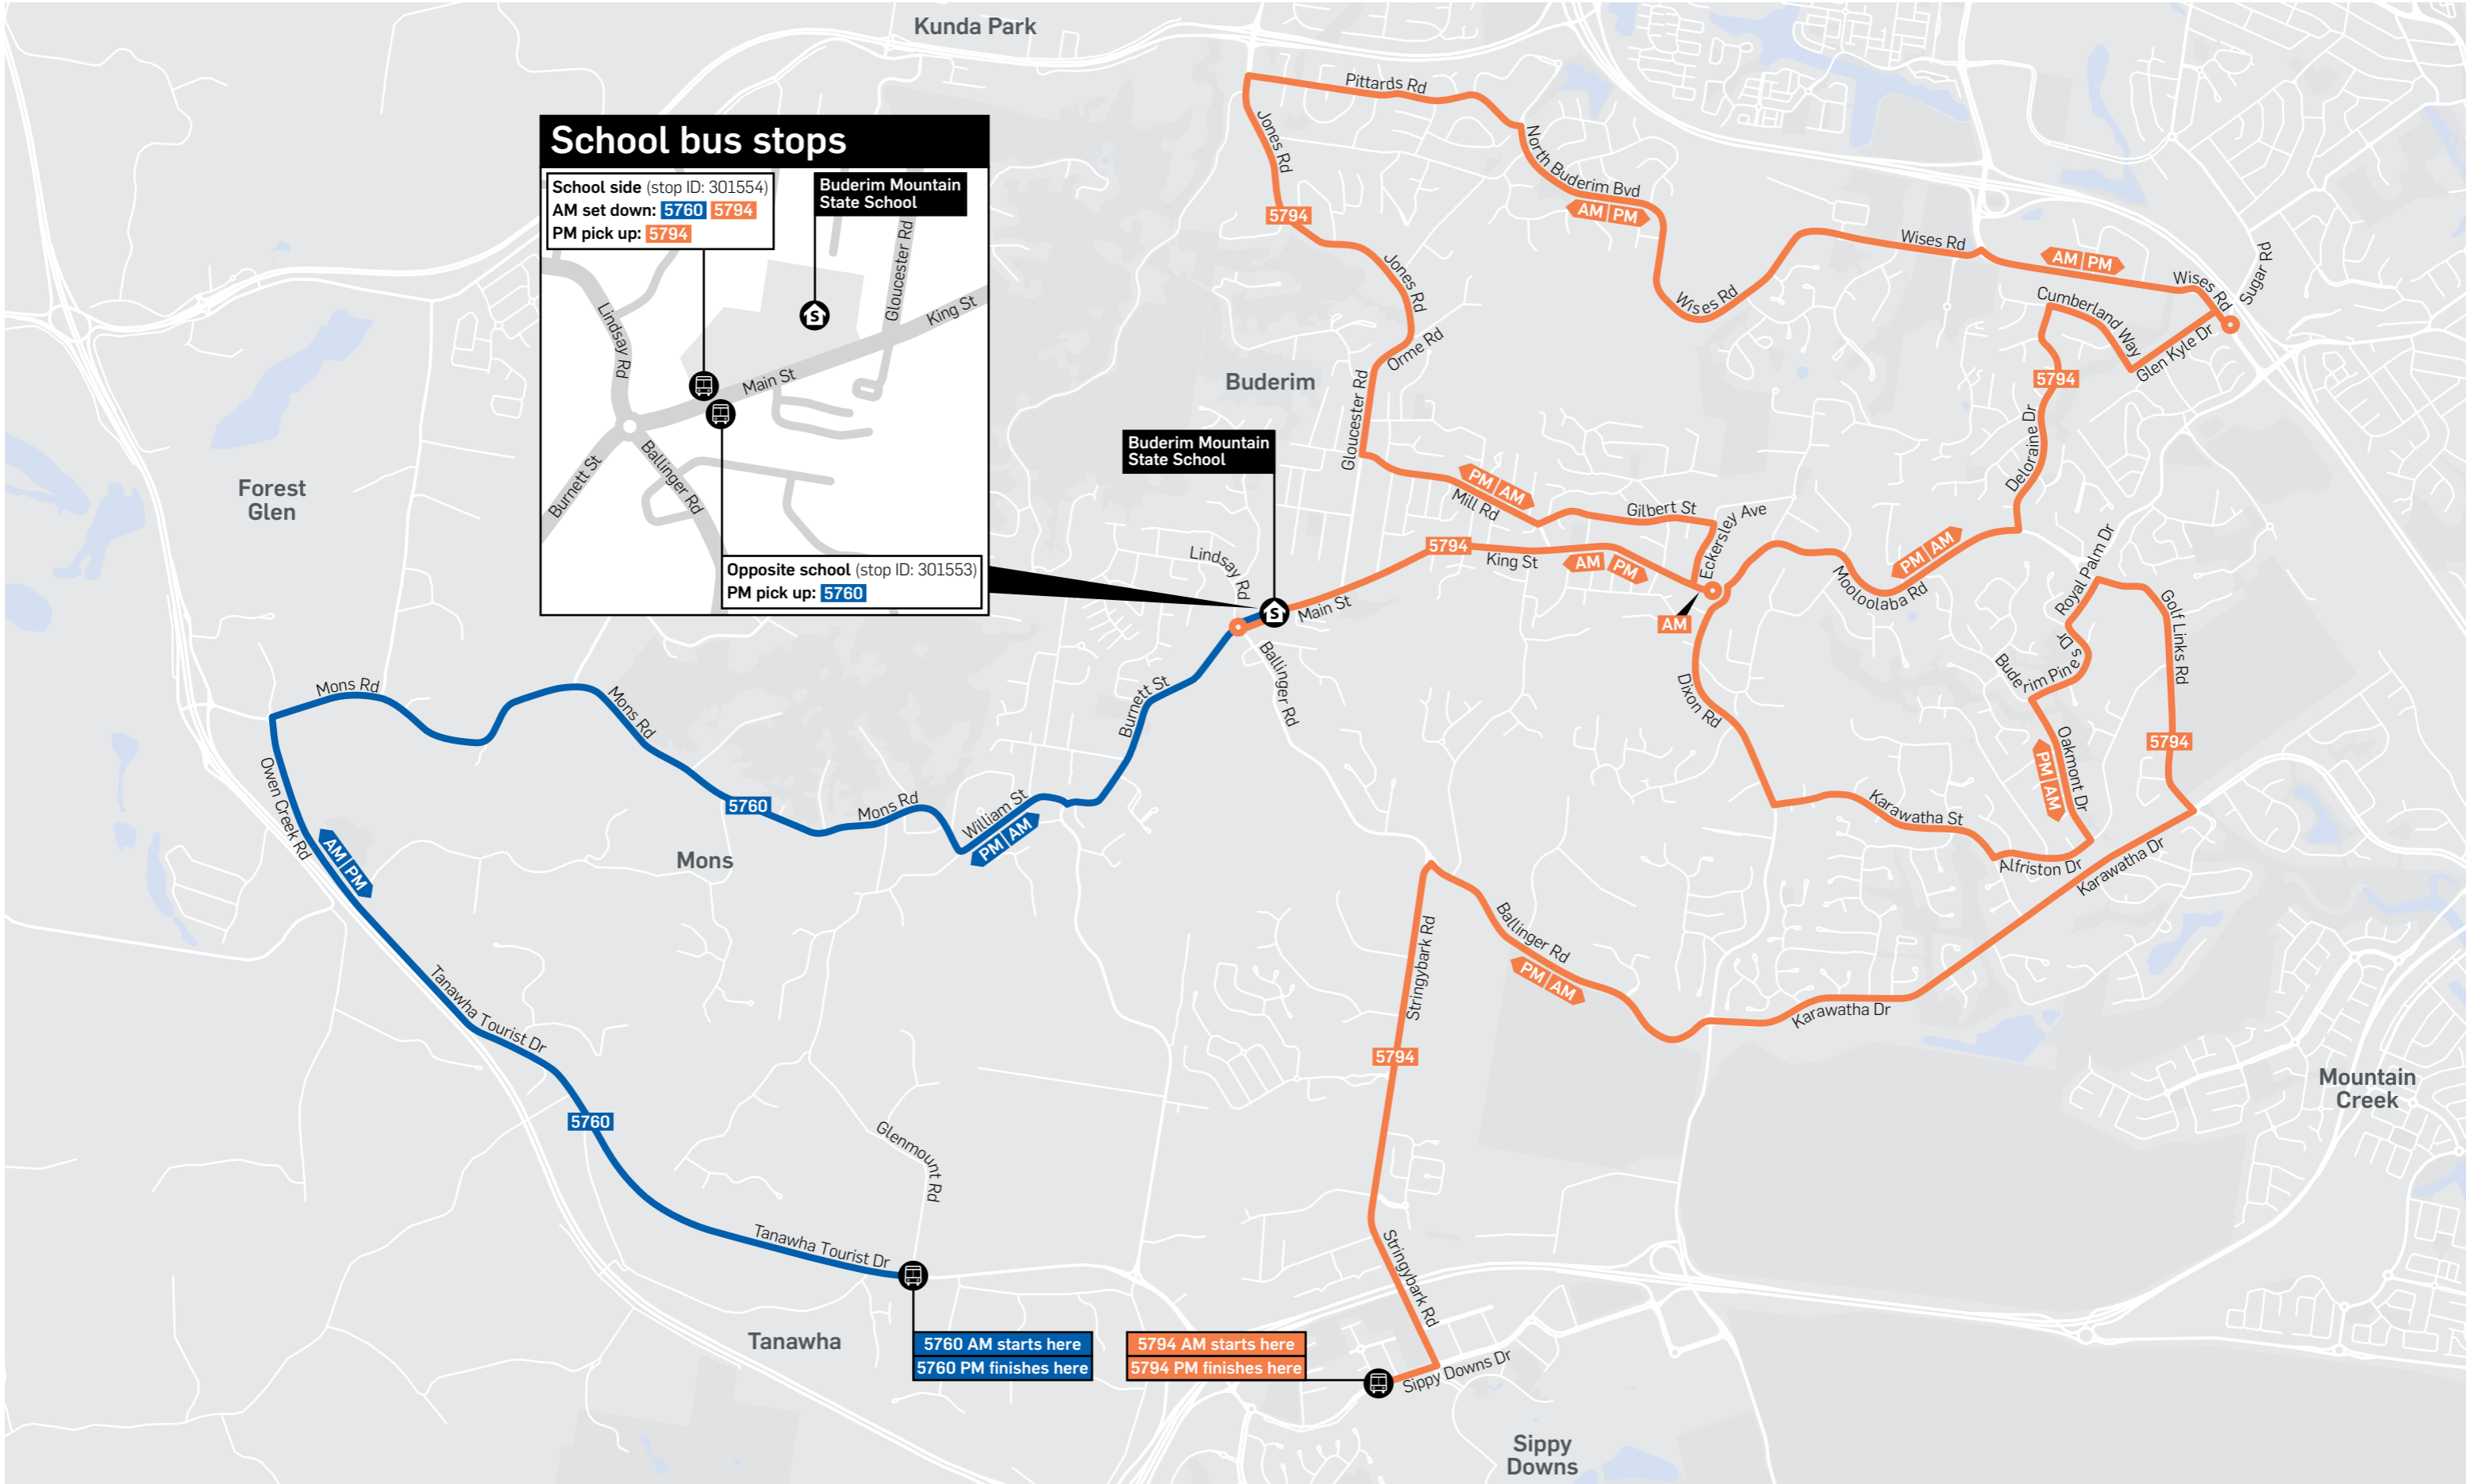

School bus services: Buderim Mountain State School

Morning (AM) & afternoon (PM)
Effective 22 January 2024

T023883 | base map © OpenStreetMap contributors