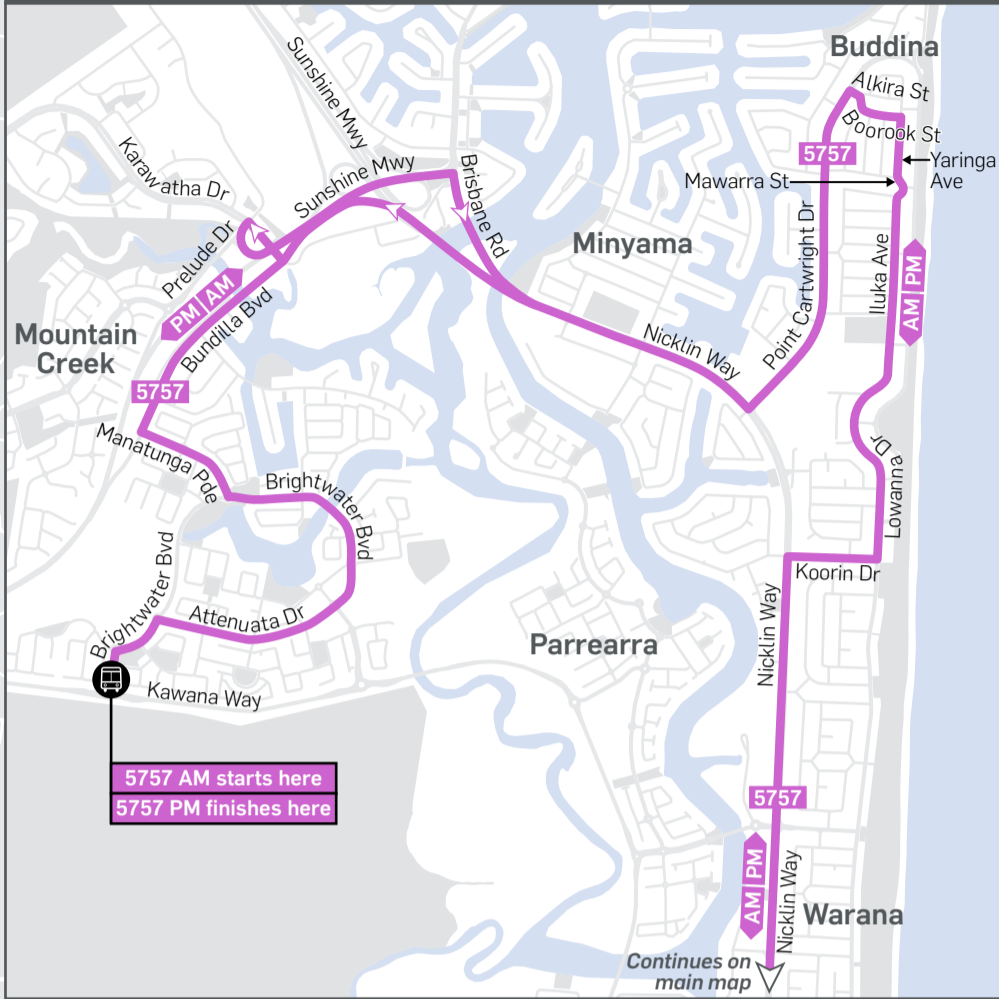

School bus services: Currimundi State School, Kawana State College, Pacific Lutheran College & Talara Primary College

Morning (AM) & afternoon (PM) | Effective 22 January 2024

Minyama inset

Key

- Bus route
- Route number
- Direction of travel
- Start/finish
- School

T023883 | base map © OpenStreetMap contributors