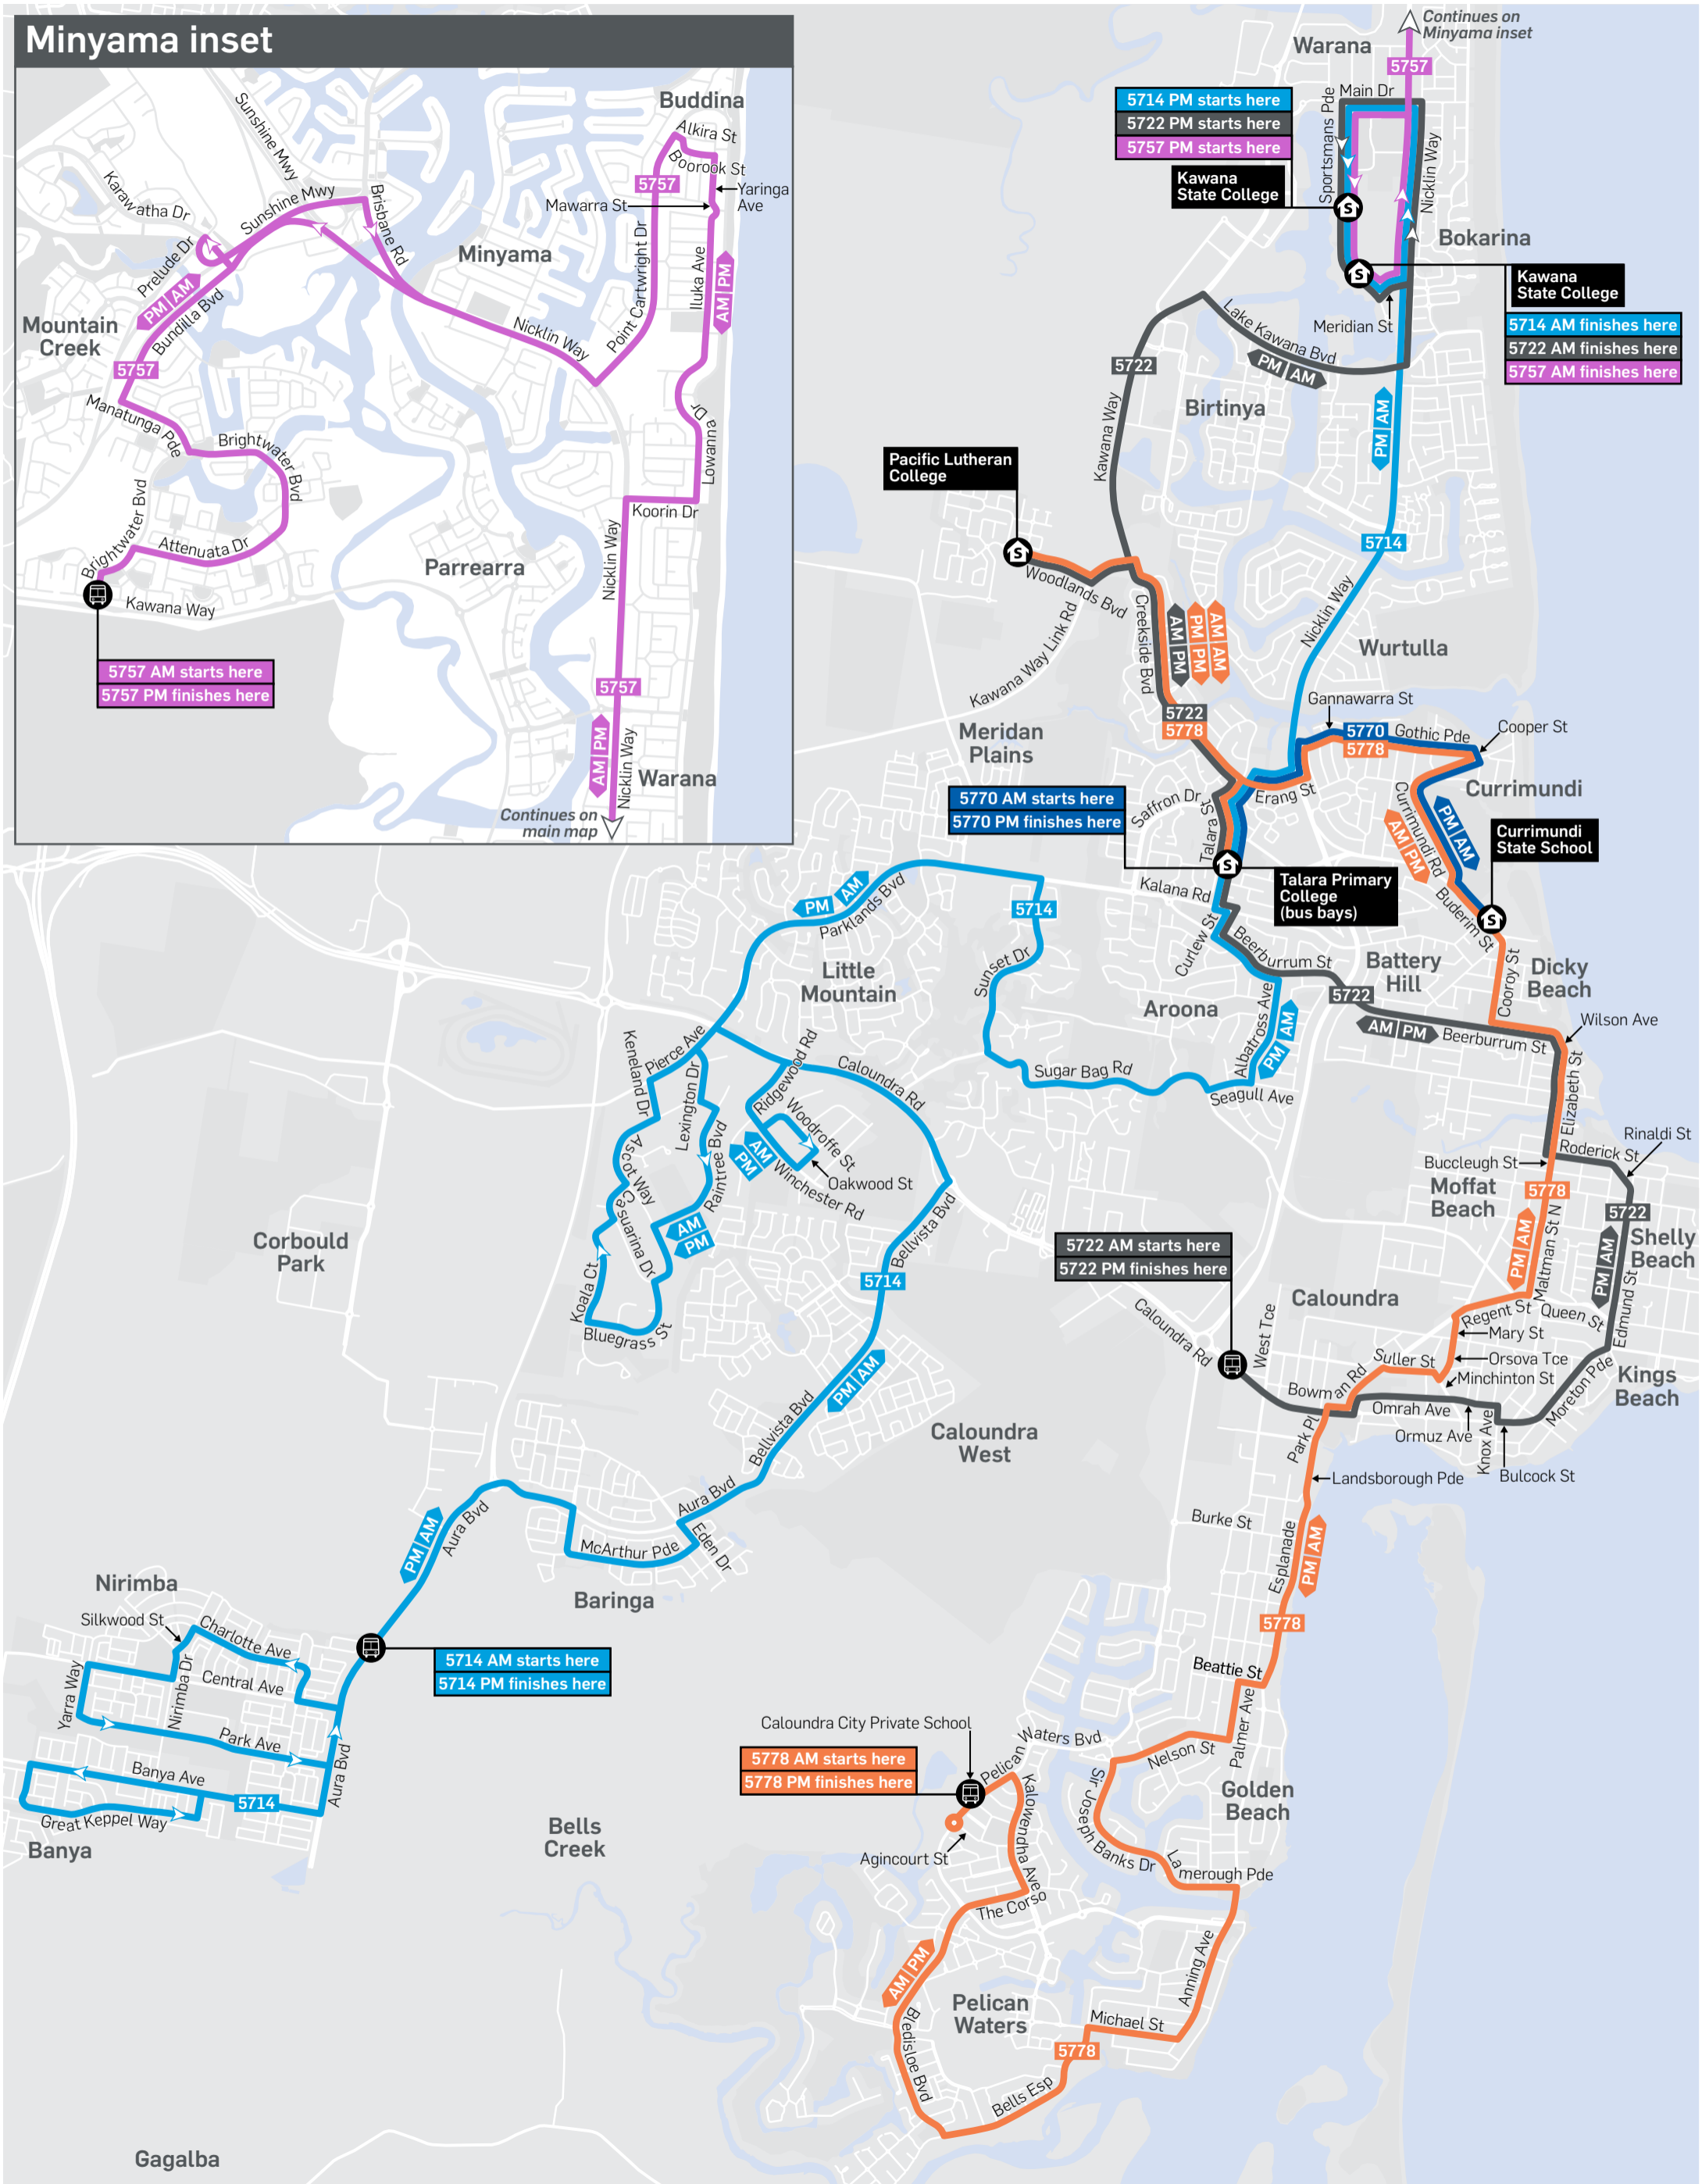

School bus services: Currimundi State School, Kawana State College, Pacific Lutheran College & Talara Primary College

Morning (AM) & afternoon (PM) | Effective 22 January 2024

Minyama inset

Key

- Bus route
- Route number
- Direction of travel
- Start/finish
- School

T023883 | base map © OpenStreetMap contributors