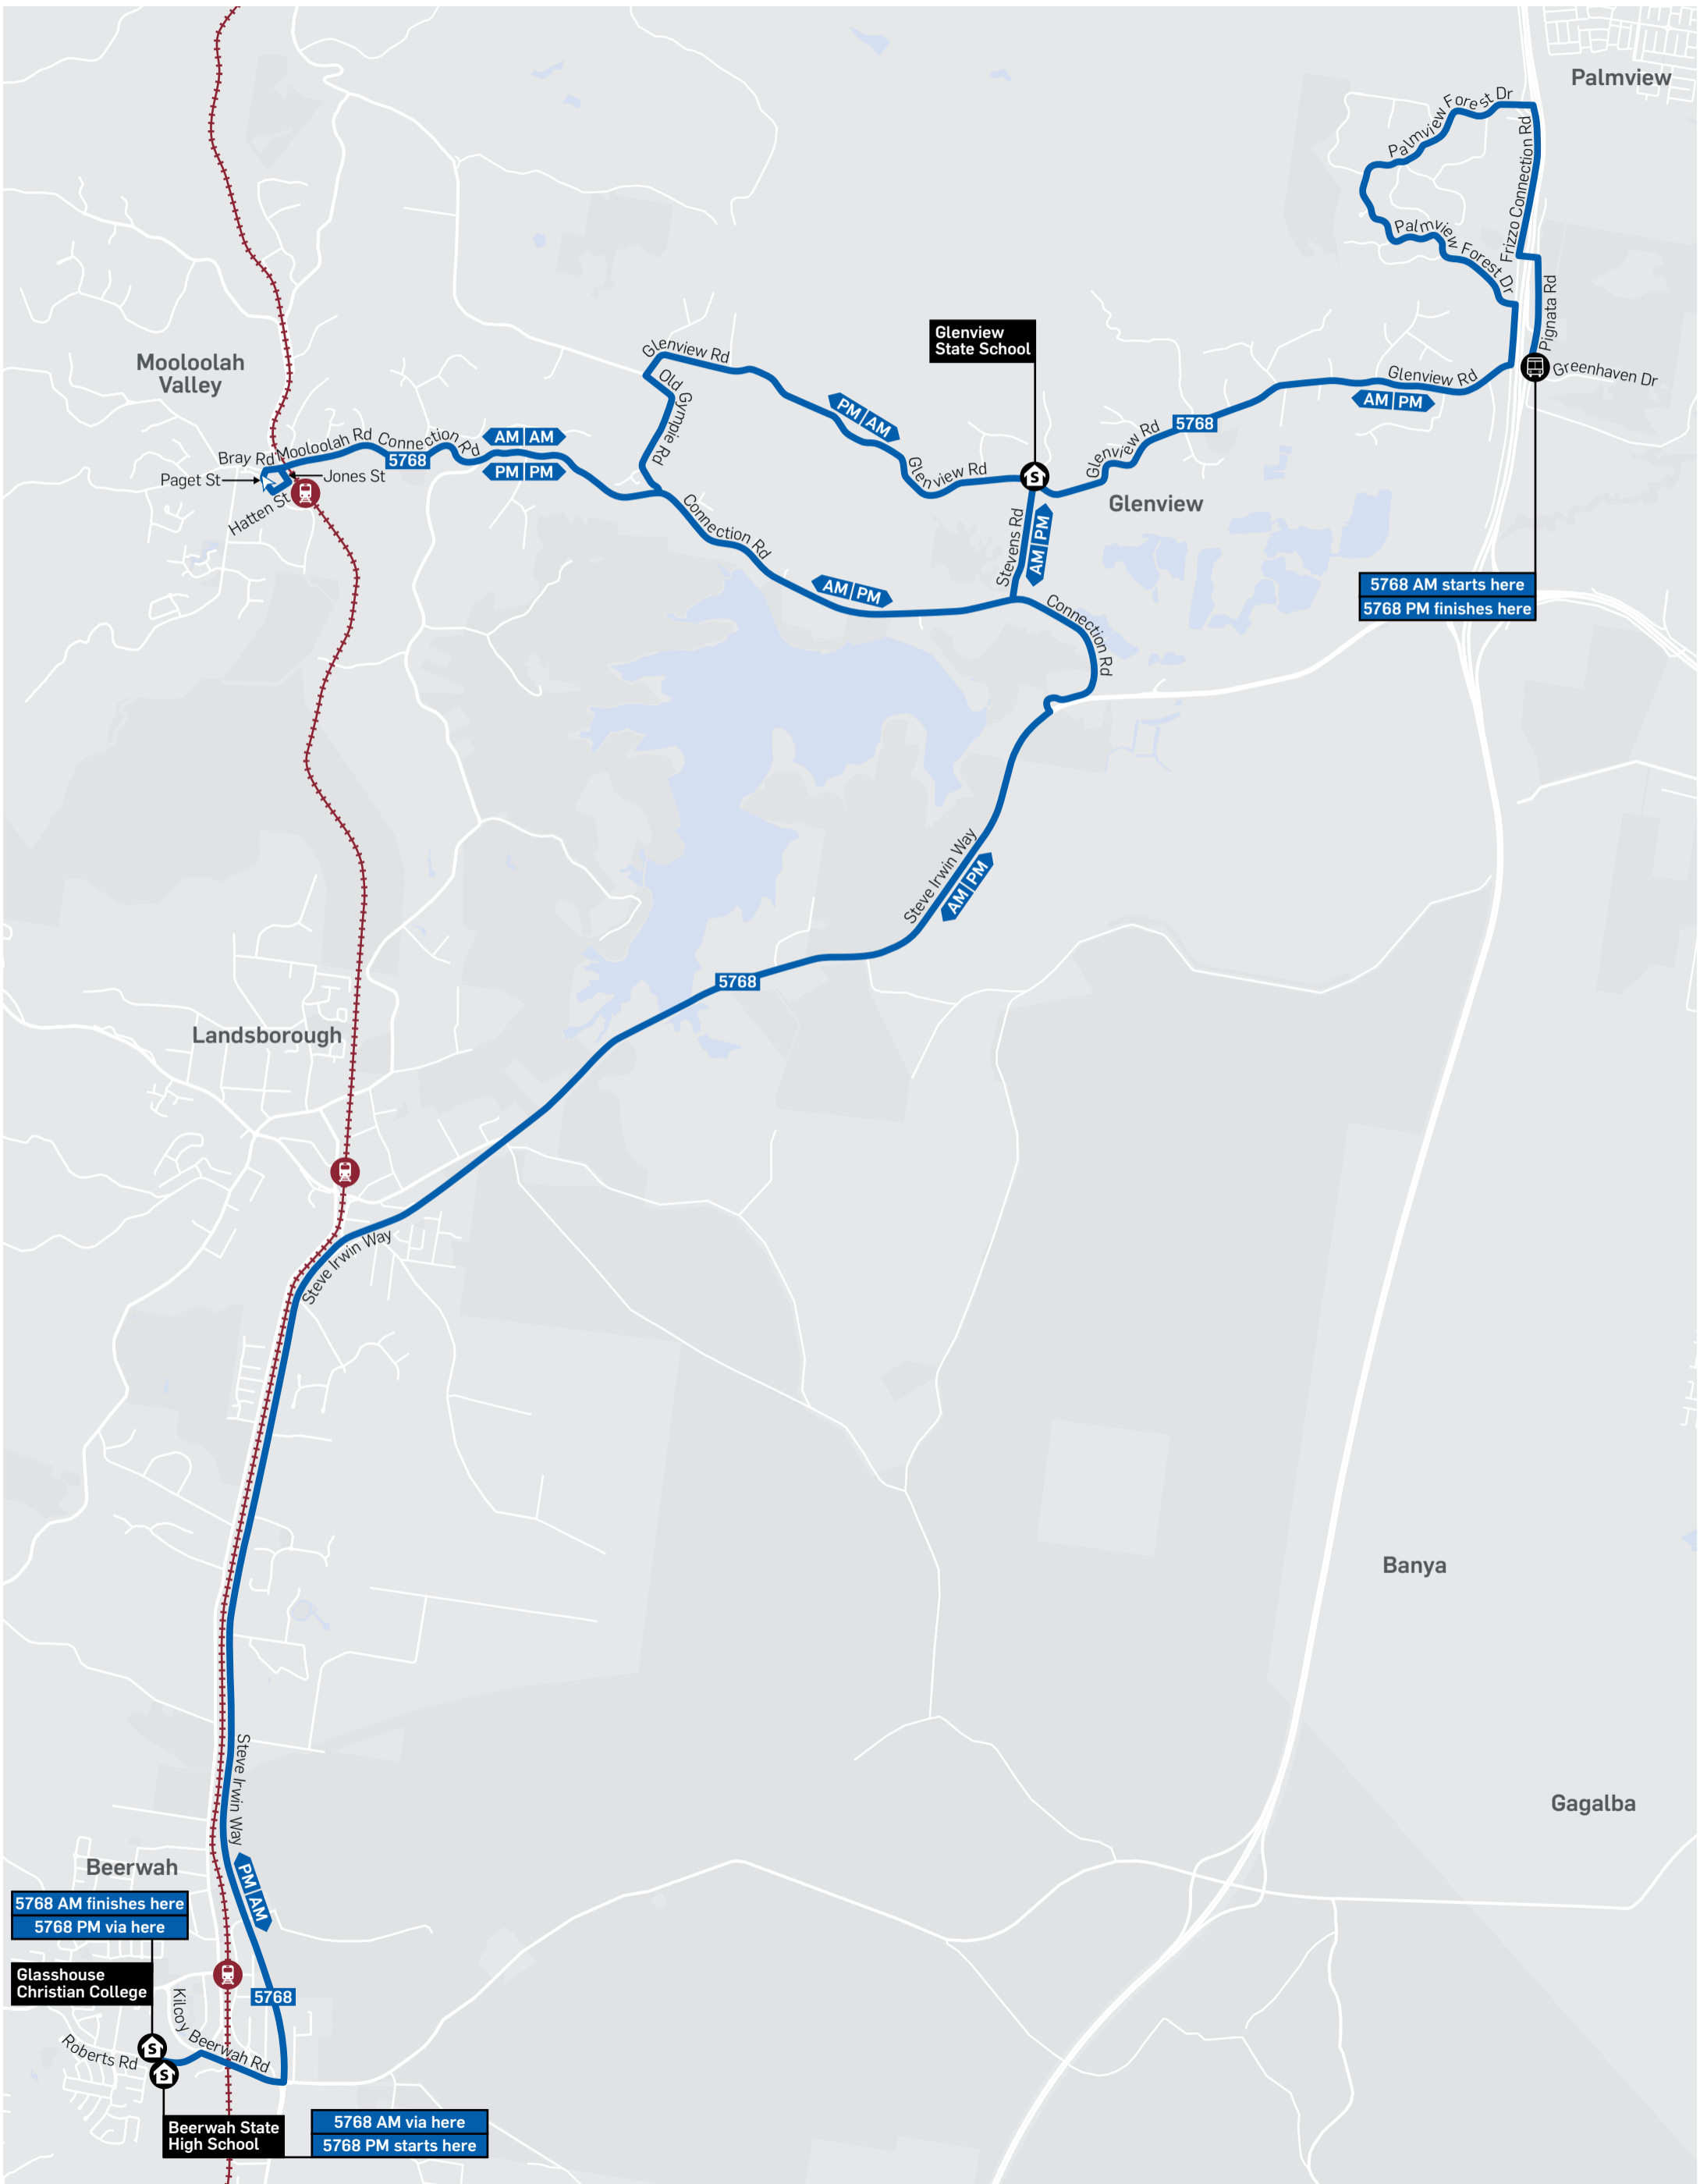

# School bus services: Glenview State School, Beerwah State High School & Glasshouse Christian College

Morning (AM) & afternoon (PM) | Effective 22 January 2024

**Key**

- Bus route
- 5768 Route number
- Direction of travel
- Start/finish
- School
- Train line/station

T023883 | base map © OpenStreetMap contributors