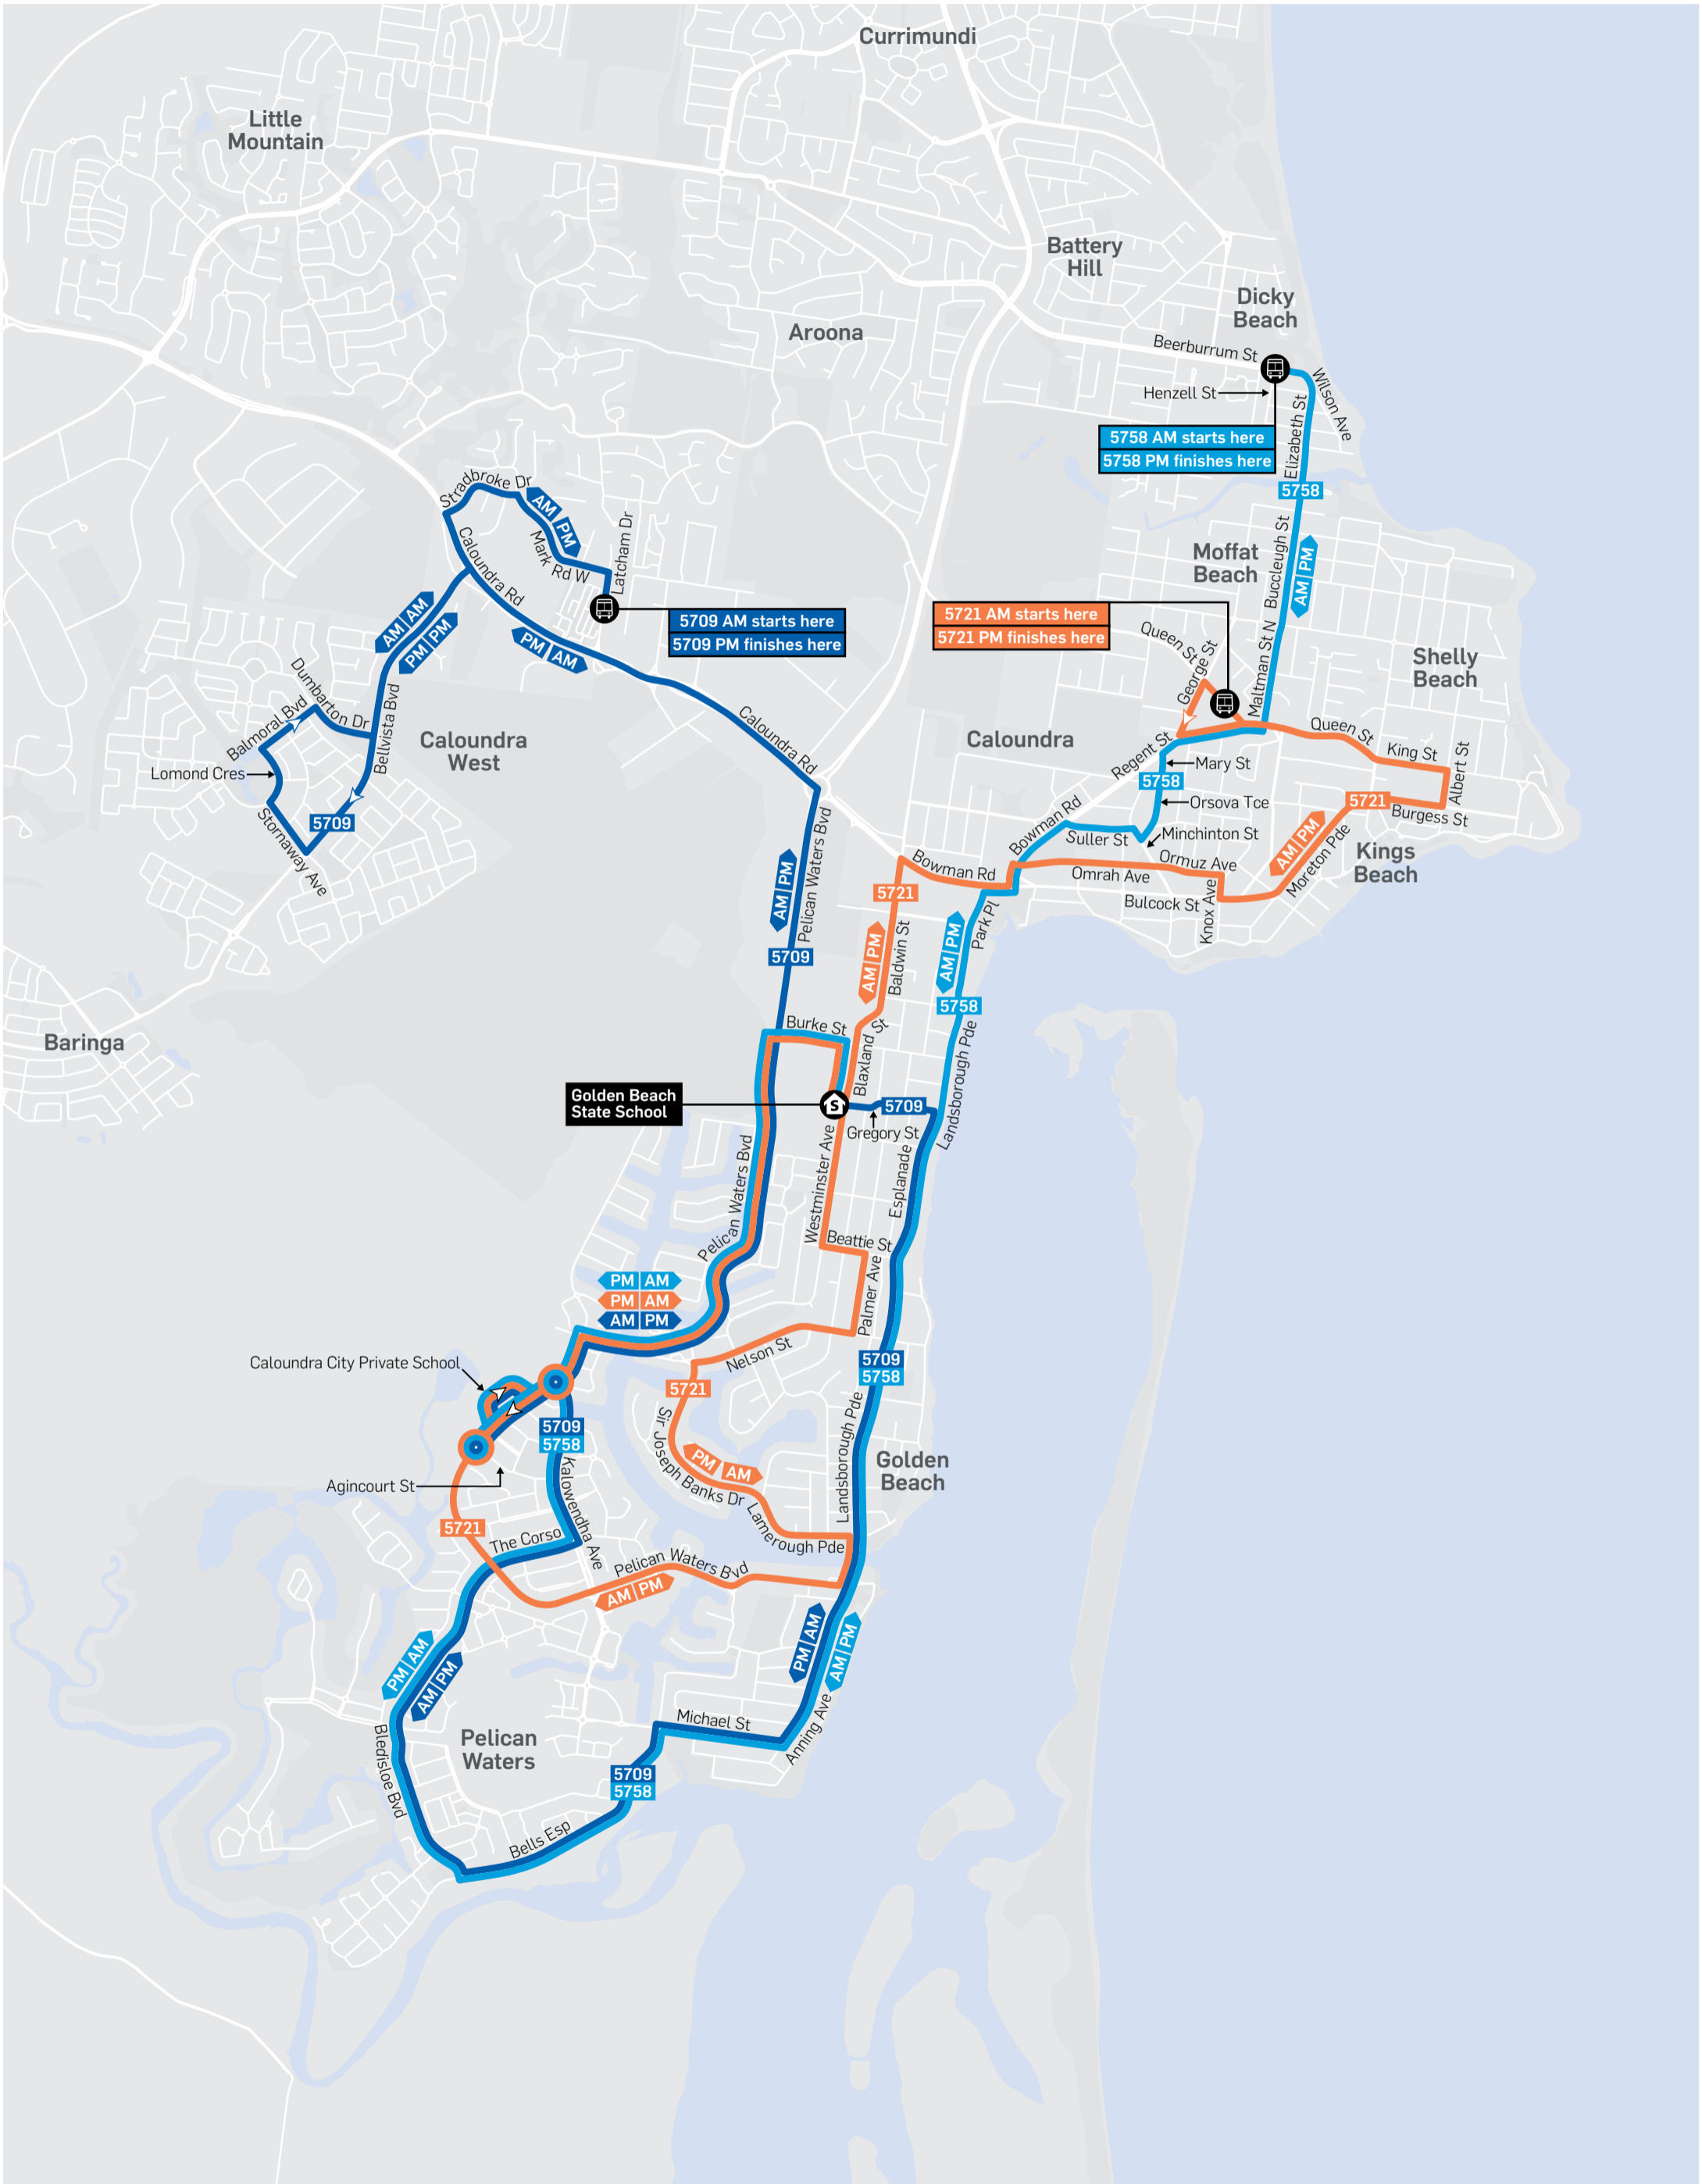

School bus services: Golden Beach State School

Morning (AM) & afternoon (PM)
Effective 22 January 2024

Key

- Bus route
- 5709 Route number
- > Direction of travel
- Start/finish
- School

TG23883 | base map © OpenStreetMap contributors