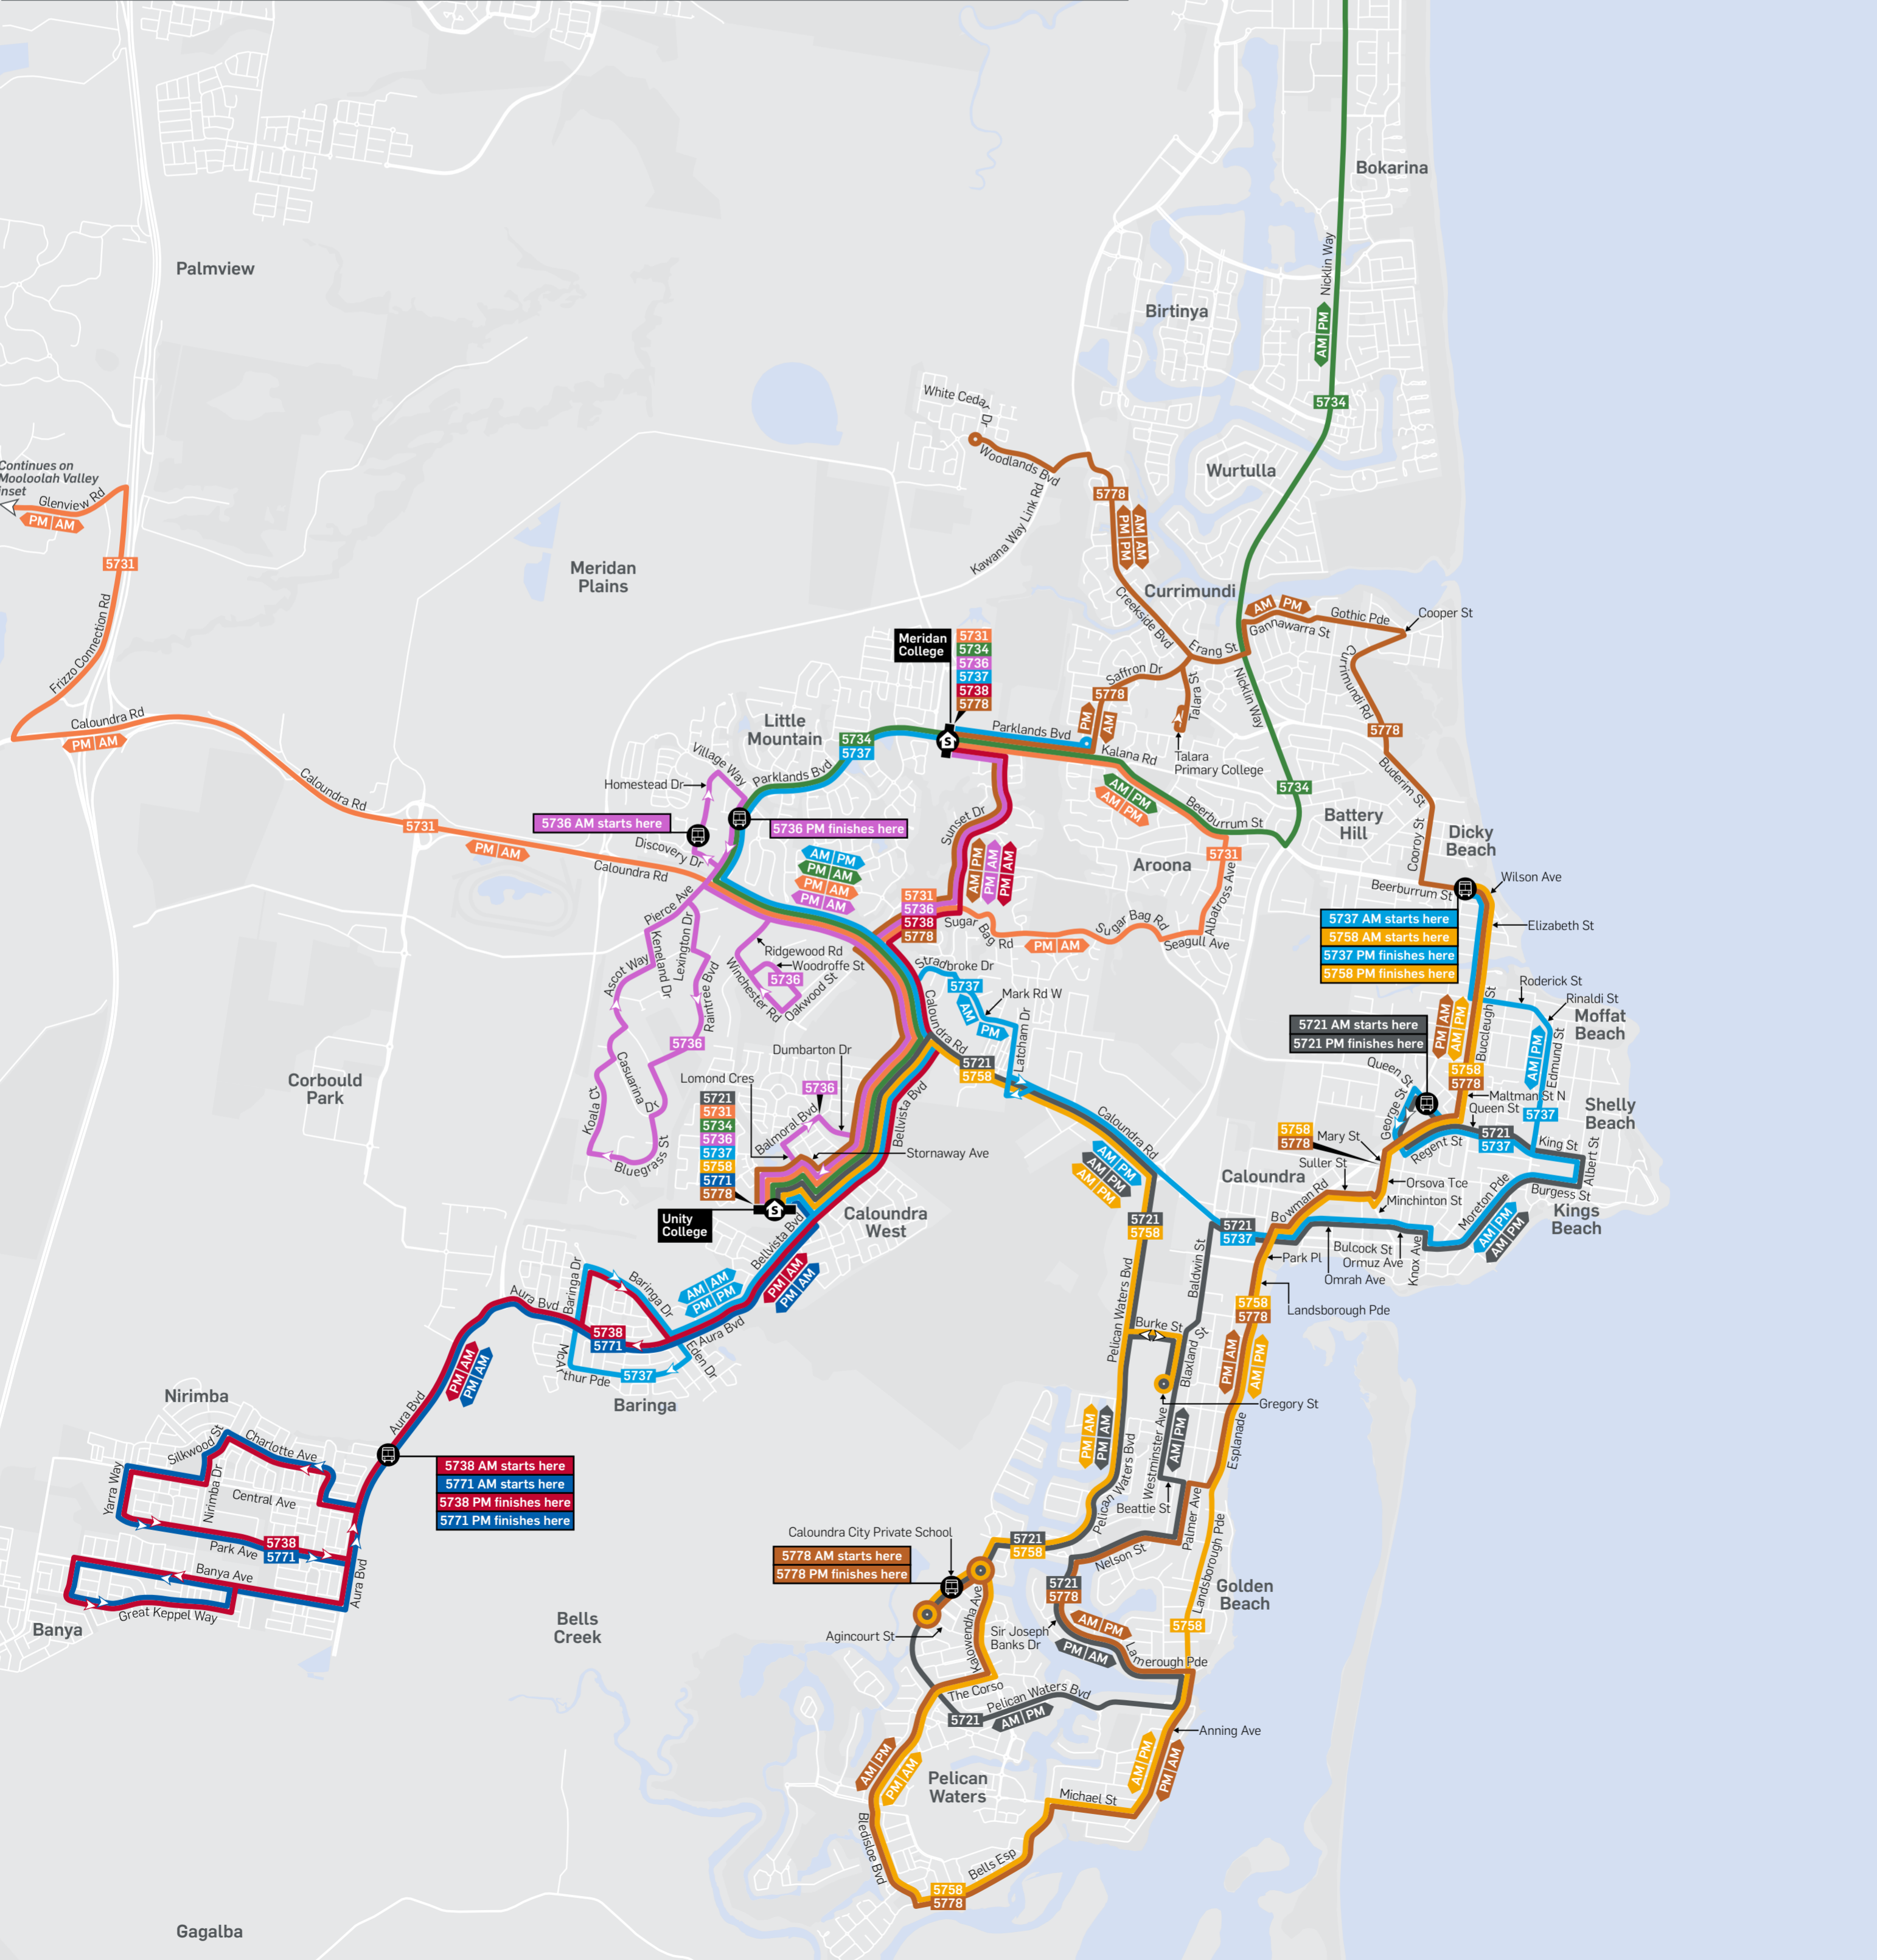

School bus services: Meridan College & Unity College

Morning (AM) & afternoon (PM)
Effective 22 January 2024

Mooloolah Valley inset

Key

- Bus route
- Route number
- Direction of travel
- Start/finish
- School
- Train line/station