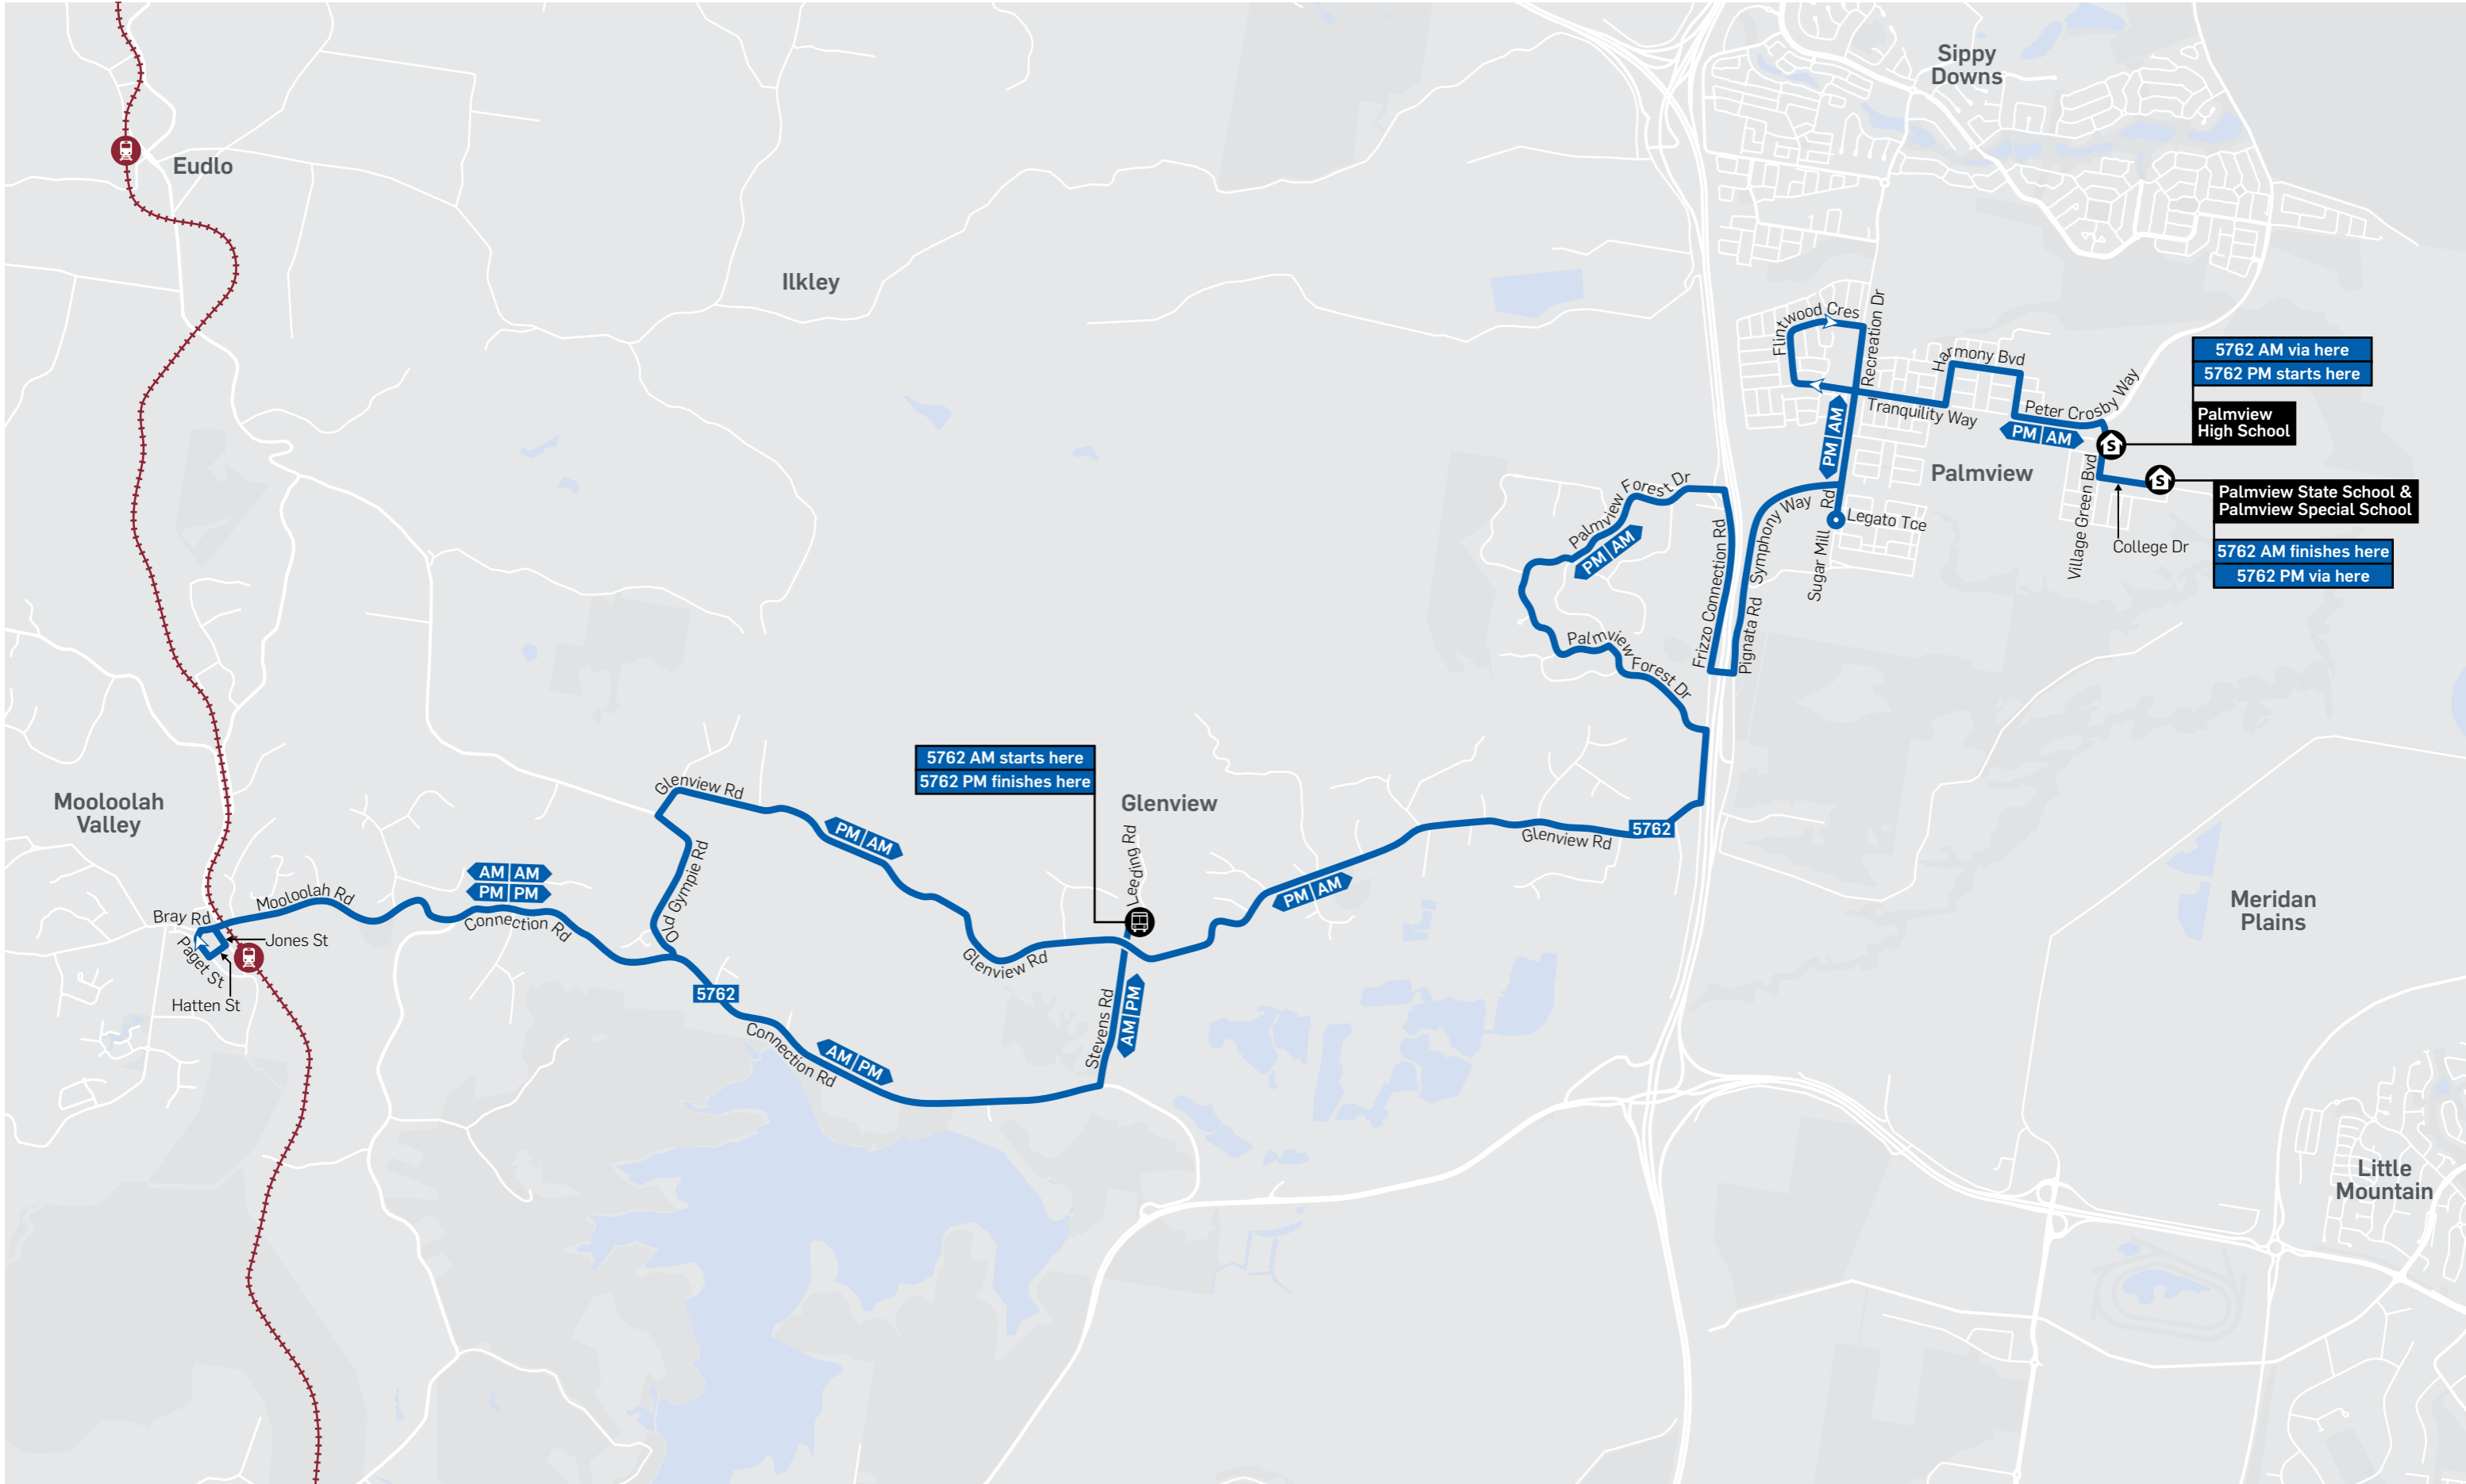

School bus services: Palmview High School, Palmview State School & Palmview Special School

Morning (AM) & afternoon (PM)
Effective 22 January 2024

Key

- Bus route
- 5762 Route number
- Direction of travel
- Start/finish
- School
- Train line/station

T023883 | base map © OpenStreetMap contributors