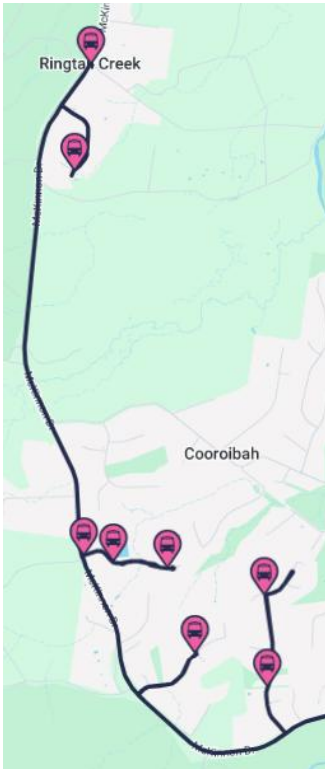

The new senior CDC School Bus Route 5829 will service the following bus stops:

- Tronson Rd near McKinnon Dr hail 'n' ride, Ringtail Creek
- Turpentine Rd near Cream Box Ct hail 'n' ride, Ringtail Creek
- McKinnon Dr near Turpentine Rd hail 'n' ride, Ringtail Creek (AM Only)
- 26 Coral Fern Dr hail 'n' ride, Cooroibah
- Coral Fern Dr near Morning Dew Cl hail 'n' ride, Cooroibah
- Coral Fern Dr near McKinnon Dr hail 'n' ride, Cooroibah
- Carriage Way near Bushranger Ct hail 'n' ride, Cooroibah
- Silverwood Dr near Illawarra Dr hail 'n' ride, Cooroibah
- Silverwood Dr near Harmony Ct hail 'n' ride, Cooroibah
- McKinnon Dr near Silverwood Dr hail 'n' ride, Cooroibah

In the morning all students on the 5829 will need to transfer to the 5859 at Tewantin State School. In the afternoon, students can catch the 5859 to Tewantin State School and transfer to the 5829.

CDC School Bus Route 5859 will service the following bus stops:

- Illoura Pl near Glenridge Dr hail 'n' ride, Cooroibah*
- Illoura Pl near Greengate Rd hail 'n' ride, Cooroibah*
- Woodhaven Way near Dela Ct hail 'n' ride, Cooroibah*
- Woodhaven Way at Woodhaven Park hail 'n' ride, Cooroibah*
- Illoura Pl near Jirrima Cres hail 'n' ride, Cooroibah*
- 10 Jirrima Cr hail 'n' ride, Cooroibah (PM Only)
- Jirrima Cr near Amaroo Pl hail 'n' ride, Cooroibah*
- Lake Cooroibah Rd near Amaroo Pl hail 'n' ride, Cooroibah (PM Only)
- Morning Glory Dr near Cassia Ave St hail 'n' ride, Cooroibah
- Lake Cooroibah Rd near Yatama Pl hail 'n' ride, Cooroibah (PM Only)

Office Manager

5829AM

5859AM

5829PM

5859PM