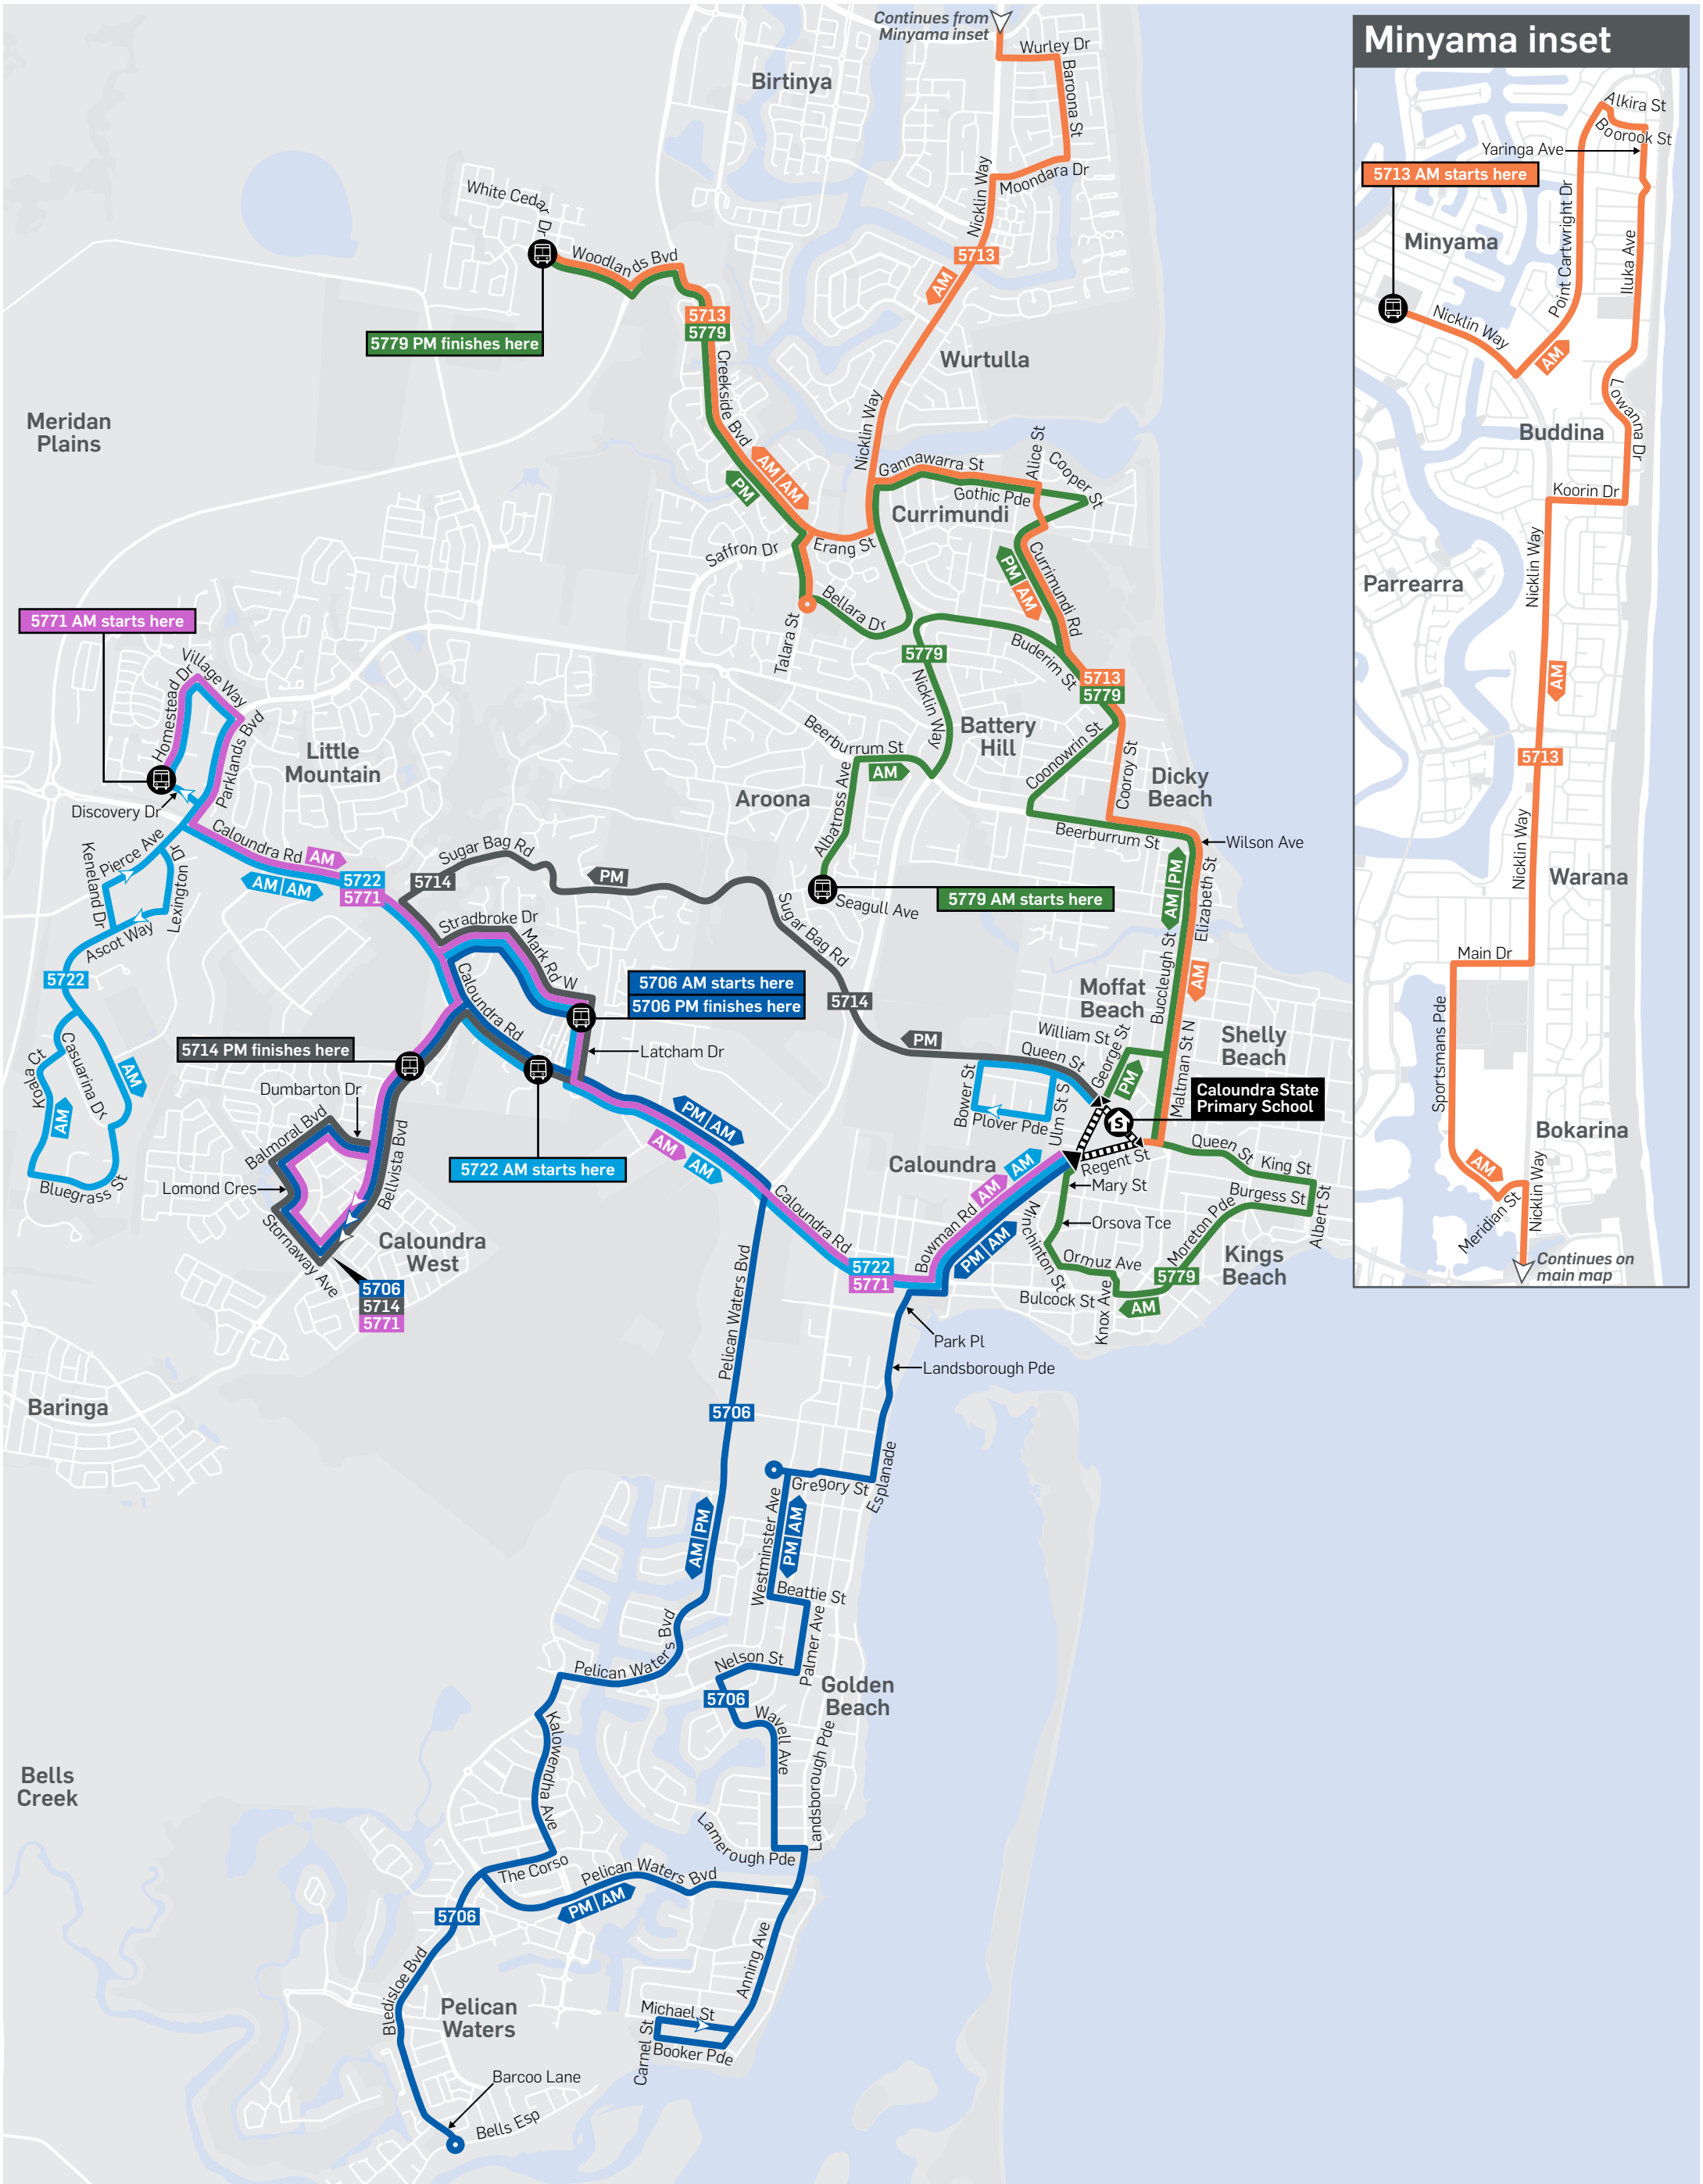

School bus services: Caloundra State Primary School

Morning (AM) & afternoon (PM)
Effective 27 January 2021

T (07) 5476 6622

cdcqueensland.com.au

Key

- Bus route
- 5706 Route number
- Common bus route
- Direction of travel
- Start/finish
- School

T021005 | base map © OpenStreetMap contributors