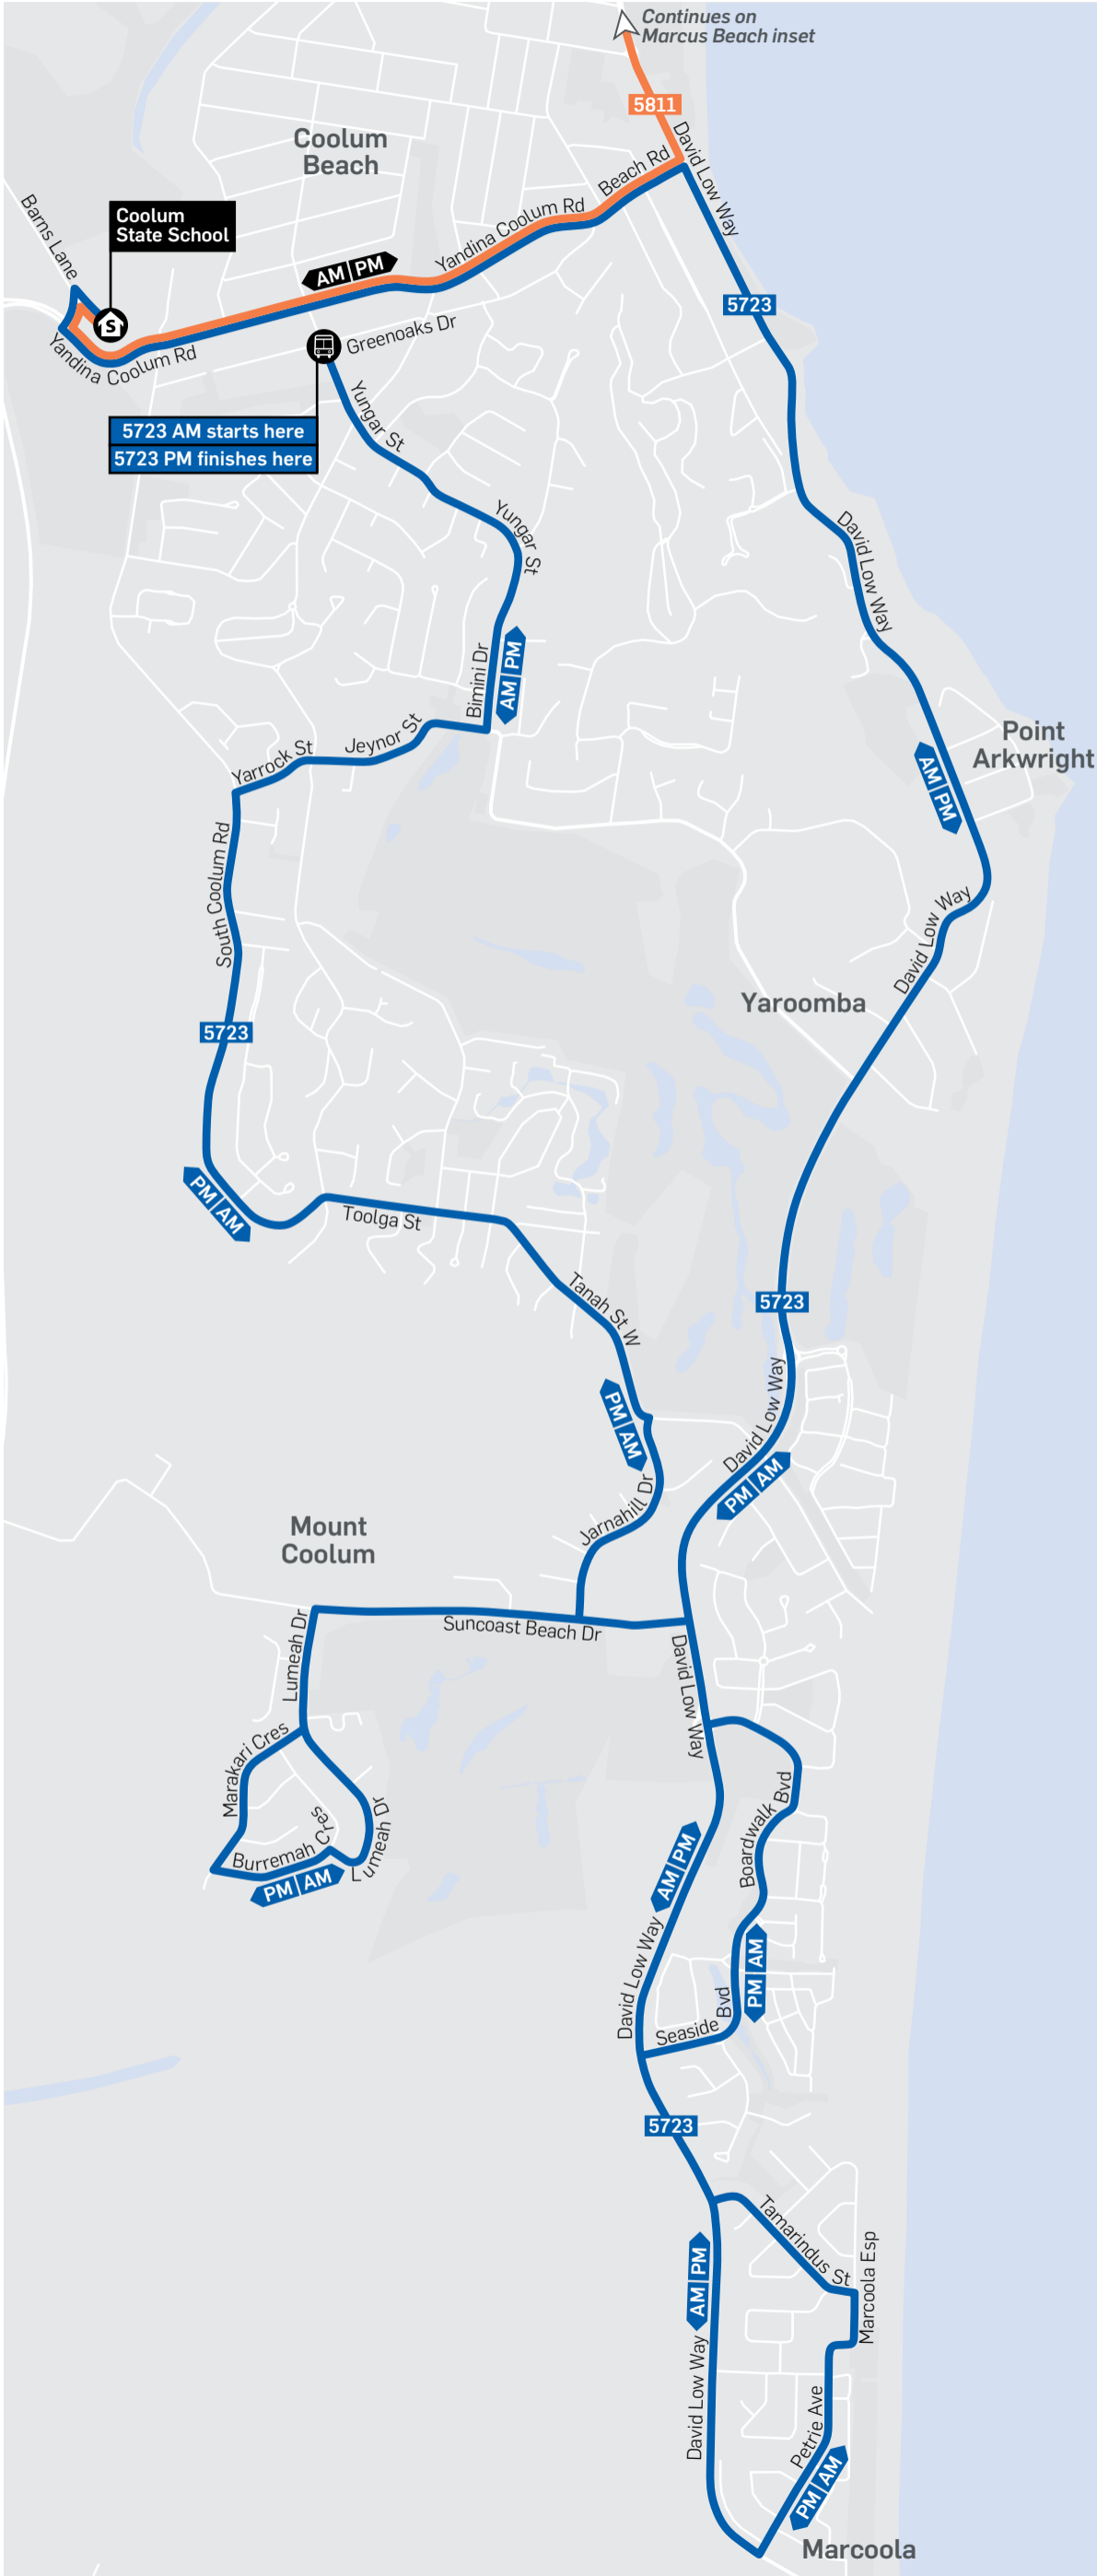

School bus services: Coolum State School

Morning (AM) & afternoon (PM)
Effective 24 January 2022

Marcus Beach inset